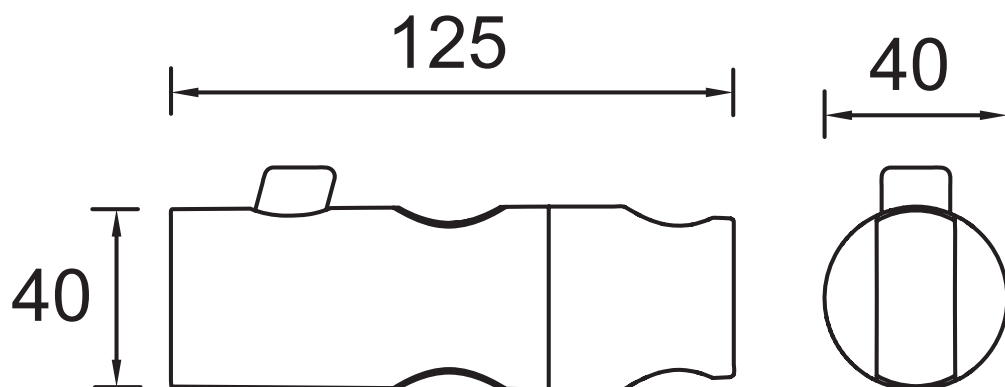

CAS SLID02 C

CASINO Shower Range

Casino Slider Bracket with
Push Button Chrome

Specification

Style:	Contemporary
Finish/Colour:	Chrome Plated
Main Construction Material:	ABS
Working Pressure Range:	Min: bar, Max: 0 bar

Dimensions (measurements in mm)

Features:

- To suit 22mm diameter riser rail
- Clam packed

For more products, visit our website:
<http://www.bristan.com>

TECHNICAL
DATA
SHEET

BRISTAN
TAPS & SHOWERS

D1