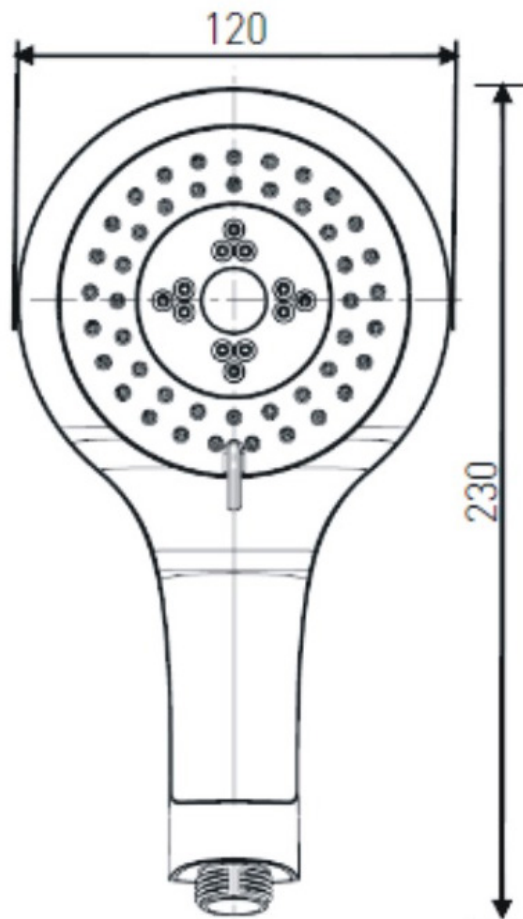

### Specification

Main Construction Material:	Plastic
Connection Inlet:	G 1/2" Male
Connection Outlet:	N/A
Contemporary or Traditional:	Contemporary
Left or Right Handed:	Both
Rub Clean Handset:	Yes

### Features:

- Flow regulator accurate to +/- 10%
- Supplied with 1 x 8 l/min flow regulator (fitted)
- Single function
- Rub clean nozzles
- Chrome plated to BS EN 248

### Dimensions (measurements in mm)