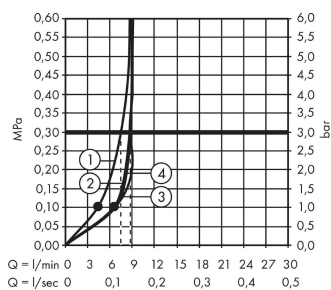

Croma 100
Hand shower Vario EcoSmart 9 l/min
 Surfaces: **chrome** Art. no. : **28537000**

Description

product features

- Shower head size: 100 mm
- Spray pattern: Rain, Shampoo spray, normal spray, Massage spray
- spray type adjustment by turning
- Maximum flow rate (at 3 bar): 9 l/min
- Minimum flow pressure: 1 bar
- Operating pressure: min. 1 bar/max. 6 bar
- with internal water conduction
- rinseable screen seal
- Connection thread 1/2"
- WRAS 1205395
- WRAS 2004024
- WRAS 2004024

Article Details

Price excl. VAT

£ 40.00

Technology

Certificates

kiwa

Product image

Scale drawing

Flowchart

The consumption was measured in combination with the appropriate fittings (thermostat/mixer/in-wall valve) to reflect actual application in practice.

Croma 100
Hand shower Vario EcoSmart 9 l/min
Surfaces: **chrome** Art. no. : **28537000**