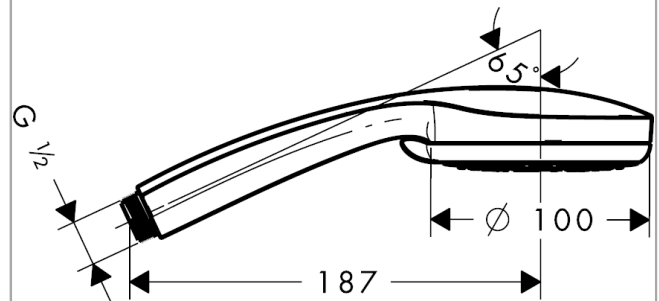

Croma 100
Hand shower Vario EcoSmart 9 l/min
 Surfaces: **chrome** Art. no. : **28537000**

Description

product features

- Shower head size: 100 mm
- Spray pattern: Rain, Shampoo spray, normal spray, Massage spray
- spray type adjustment by turning
- Maximum flow rate (at 3 bar): 9 l/min
- Minimum flow pressure: 1 bar
- Operating pressure: min. 1 bar/max. 6 bar
- with internal water conduction
- rinseable screen seal
- Connection thread 1/2"
- WRAS 1205395
- WRAS 2004024
- WRAS 2004024

Article Details

Price excl. VAT

£ 40.00

Technology

Certificates

kiwa

Product image

Scale drawing