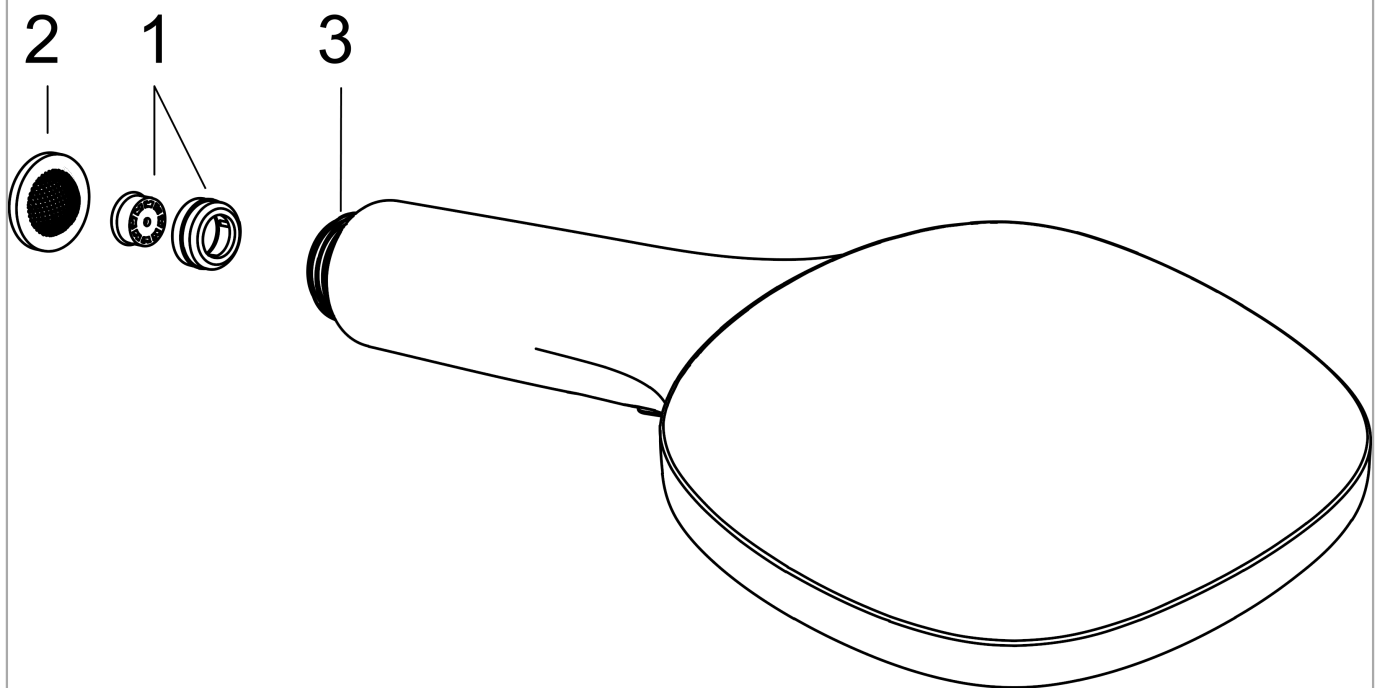

Raindance Select E
Hand shower 120 3jet EcoSmart 9 l/min
Surfaces: **chrome** Art. no. : **26521000**

Exploded Drawing

Year of production: >05/13

Raindance Select E
Hand shower 120 3jet EcoSmart 9 l/min
Surfaces: **chrome** Art. no. : **26521000**

Spare part list

Year of production: >05/13

Pos.	Description	Art. no.	Price	PU
1	flow limiter (9 l/min)	95659000	-	1
2	filter packing	94246000	-	1
3	pivoting connection	93089000	-	1