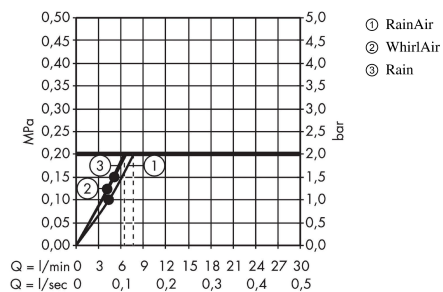

Raindance Select E
Hand shower 120 3jet EcoSmart 9 l/min
 Surfaces: **chrome** Art. no. : **26521000**

Description

product features

- Shower head size: 120 mm
- Spray pattern: Rain, RainAir, Whirl
- Select button to comfortably switch between spray modes
- hand shower with 2-shell construction
- Maximum flow rate (at 3 bar): 8,5 l/min
- Minimum flow pressure: 1.5 bar
- Operating pressure: min. 1.5 bar/max. 6 bar
- with internal water conduction
- rinseable screen seal
- Connection thread 1/2"
- winner of the iF Product Design Award 2013

Article Details

Price excl. VAT

£ 89.17

Technology

Certificates

Product image

Scale drawing

Flowchart

The consumption was measured in combination with the appropriate fittings (thermostat/mixer/ in-wall valve) to reflect actual application in practice.

The consumption was measured in combination with the appropriate fittings (thermostat/mixer/ in-wall valve) to reflect actual application in practice.