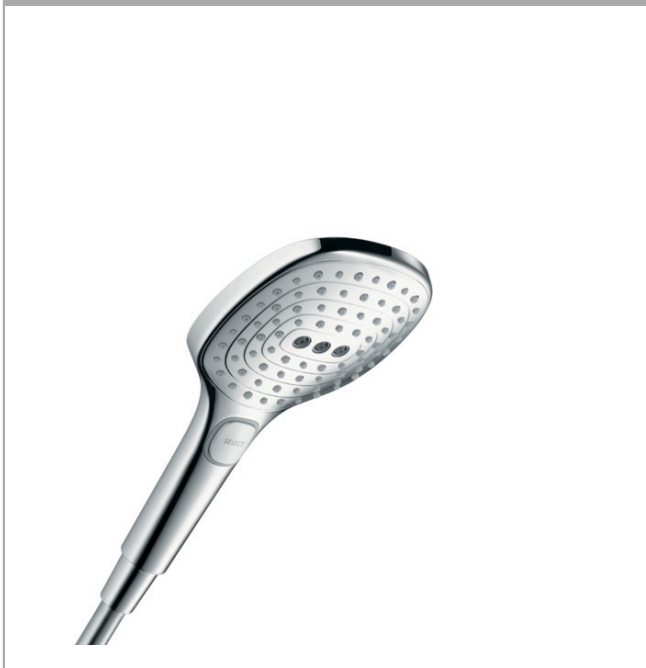

Raindance Select E
Hand shower 120 3jet EcoSmart 9 l/min
Surfaces: **chrome** Art. no. : **26521000**

Description

product features

- Shower head size: 120 mm
- Spray pattern: Rain, RainAir, Whirl
- Select button to comfortably switch between spray modes
- hand shower with 2-shell construction
- Maximum flow rate (at 3 bar): 8,5 l/min
- Minimum flow pressure: 1.5 bar
- Operating pressure: min. 1.5 bar/max. 6 bar
- with internal water conduction
- rinseable screen seal
- Connection thread 1/2"
- winner of the iF Product Design Award 2013

Article Details

Price excl. VAT

£ 89.17

Technology

Certificates

Product image

Scale drawing

Flowchart

The consumption was measured in combination with the appropriate fittings (thermostat/mixer/ in-wall valve) to reflect actual application in practice.

The consumption was measured in combination with the appropriate fittings (thermostat/mixer/ in-wall valve) to reflect actual application in practice.