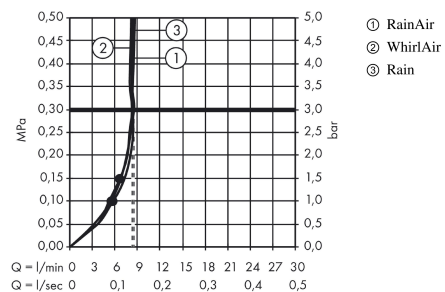

Raindance Select E
Hand shower 120 3jet EcoSmart 9 l/min
 Surfaces: **chrome** Art. no. : **26521000**

Description

product features

- Shower head size: 120 mm
- Spray pattern: Rain, RainAir, Whirl
- Select button to comfortably switch between spray modes
- hand shower with 2-shell construction
- Maximum flow rate (at 3 bar): 8,5 l/min
- Minimum flow pressure: 1.5 bar
- Operating pressure: min. 1.5 bar/max. 6 bar
- with internal water conduction
- rinseable screen seal
- Connection thread 1/2"
- winner of the iF Product Design Award 2013

Article Details

Price excl. VAT

£ 89.17

Technology

Certificates

Product image

Scale drawing

Flowchart

The consumption was measured in combination with the appropriate fittings (thermostat/mixer/ in-wall valve) to reflect actual application in practice.

The consumption was measured in combination with the appropriate fittings (thermostat/mixer/ in-wall valve) to reflect actual application in practice.