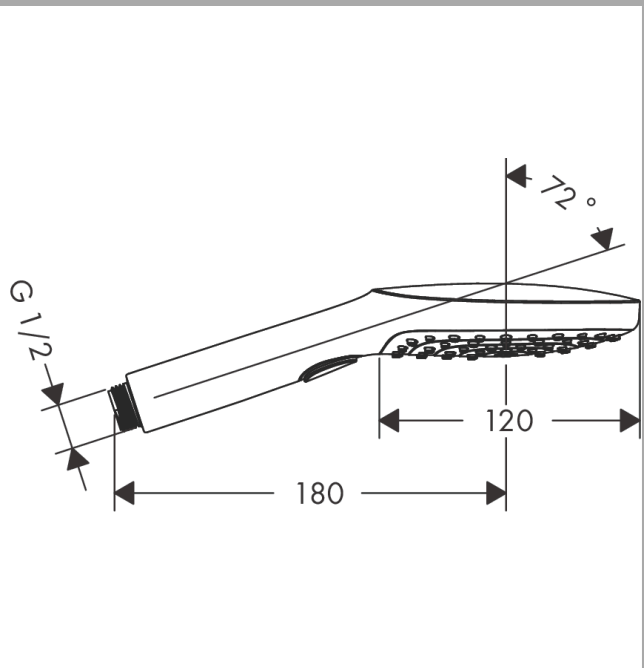

Raindance Select E
Hand shower 120 3jet EcoSmart 9 l/min
 Surfaces: **chrome** Art. no. : **26521000**

Description

product features

- Shower head size: 120 mm
- Spray pattern: Rain, RainAir, Whirl
- Select button to comfortably switch between spray modes
- hand shower with 2-shell construction
- Maximum flow rate (at 3 bar): 8,5 l/min
- Minimum flow pressure: 1.5 bar
- Operating pressure: min. 1.5 bar/max. 6 bar
- with internal water conduction
- rinseable screen seal
- Connection thread 1/2"
- winner of the iF Product Design Award 2013

Article Details

Price excl. VAT

£ 89.17

Technology

Certificates

Product image

Scale drawing

Flowchart

The consumption was measured in combination with the appropriate fittings (thermostat/mixer/ in-wall valve) to reflect actual application in practice.

The consumption was measured in combination with the appropriate fittings (thermostat/mixer/ in-wall valve) to reflect actual application in practice.