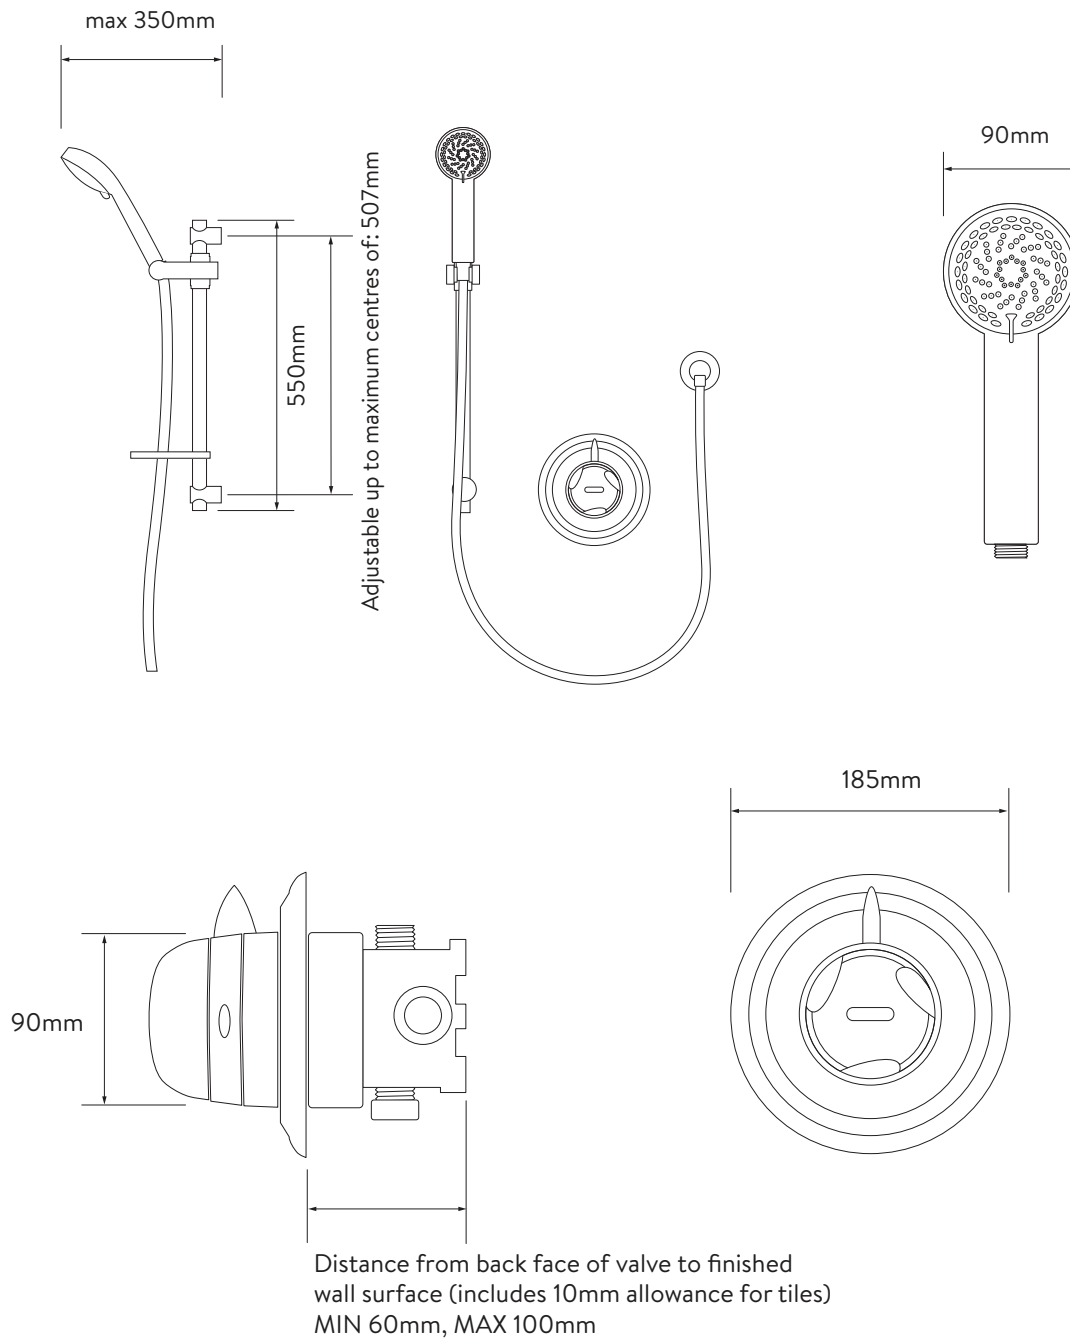

## COLT™ CONCEALED MIXER SHOWER

COLT001CA

WITH ADJUSTABLE HEAD

---

### DIMENSIONAL DRAWINGS

### TECHNICAL SPECIFICATIONS

Minimum pressure requirements	0.1 bar
Maximum pressure requirements	10 bar
Inlet fitting connections	15mm push fit
Inlet supply positions	Hot/left, cold/right
Outlet connections	1/2" BSP
Valve inlet centres	150mm
Supply temperature	5 - 20°C Cold Supply 55 - 65°C Hot Supply
Water system	Gravity, Boosted Gravity, Combi and Balanced High Pressure
Features	Separate on/off and temperature controls
	Adjustable, 90mm Harmony shower head
	Eco-setting can deliver water savings of up to 25% without compromising on showering experience
	Temperature override button
	105mm, 4 spray patterns including an eco-setting
Colour	Chrome
Guarantee period	2 years
Approvals	CE Marking