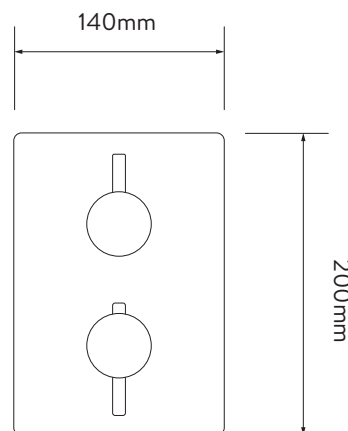

AQUALISA

DRMDCV002

DREAM™ DCV MIXER SHOWER

WITH FIXED WALL DRENCHER - HP/COMBI

DIMENSIONAL DRAWINGS

CONTROLLER

AQUALISA

DRMDCV002

DREAM™ DCV MIXER SHOWER

WITH FIXED WALL DRENCHER - HP/COMBI

TECHNICAL SPECIFICATIONS

MINIMUM PRESSURE REQUIREMENTS	1 bar
MAXIMUM PRESSURE REQUIREMENTS	5 bar
INLET FITTING CONNECTIONS	3/4" BSP female inlet connections
INLET SUPPLY POSITIONS	Hot/left, cold/right
OUTLET CONNECTIONS	3/4" BSP female connections
VALVE INLET CENTRES	140mm
SUPPLY TEMPERATURE	5 - 20°C Cold Supply 55 - 65°C Hot Supply
WATER SYSTEM	HP / Combi
FEATURES	Luxury brass valve control knobs with chrome finish
	Eco-spray setting can deliver water savings of up to 25%
	Easy clean nozzles
	Simple switching between adjustable shower head and drencher head
	Temperature override button
	Drencher head - 1 spray pattern
COLOUR	Chrome
GUARANTEE PERIOD	5 year guarantee (Valve)
	2-year guarantee (head and kit)