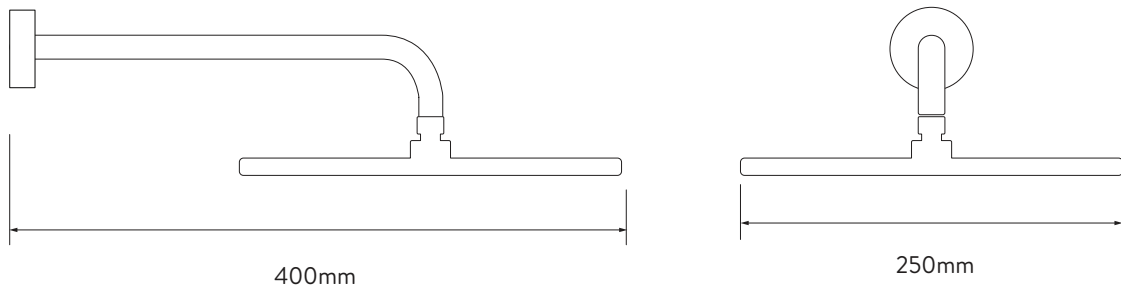

AQUALISA

DRMDCV002

DREAM™ DCV MIXER SHOWER

WITH FIXED WALL DRENCHER - HP/COMBI

DIMENSIONAL DRAWINGS

CONTROLLER

AQUALISA

DRMDCV002

DREAM™ DCV MIXER SHOWER

WITH FIXED WALL DRENCHER - HP/COMBI

TECHNICAL SPECIFICATIONS

MINIMUM PRESSURE REQUIREMENTS	1 bar
MAXIMUM PRESSURE REQUIREMENTS	5 bar
INLET FITTING CONNECTIONS	3/4" BSP female inlet connections
INLET SUPPLY POSITIONS	Hot/left, cold/right
OUTLET CONNECTIONS	3/4" BSP female connections
VALVE INLET CENTRES	140mm
SUPPLY TEMPERATURE	5 - 20°C Cold Supply 55 - 65°C Hot Supply
WATER SYSTEM	HP / Combi
FEATURES	Luxury brass valve control knobs with chrome finish
	Eco-spray setting can deliver water savings of up to 25%
	Easy clean nozzles
	Simple switching between adjustable shower head and drencher head
	Temperature override button
	Drencher head - 1 spray pattern
COLOUR	Chrome
GUARANTEE PERIOD	5 year guarantee (Valve)
	2-year guarantee (head and kit)