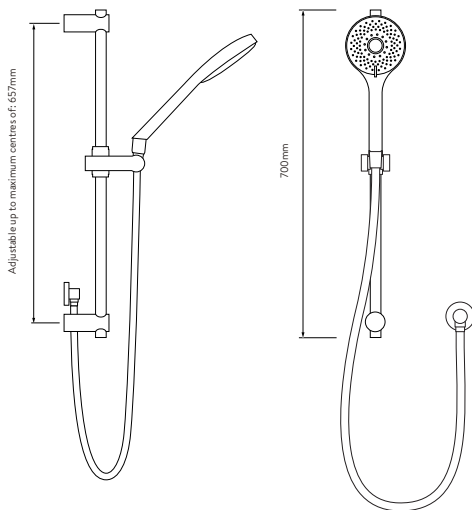

SHOWER RAIL KIT