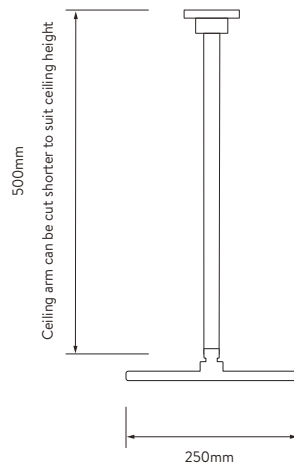

SHOWER HEAD

AQUALISA

OPTIC Q™

OPQ.A2.BV.
DVFC.20

WITH ADJUSTABLE HEAD AND CEILING FIXED DRENCHER - GRAVITY PUMPED

DIMENSIONAL DRAWINGS

FIXED CEILING DRENCHER