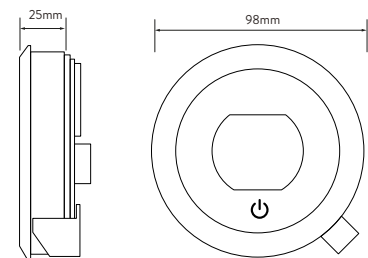

CONTROLLER