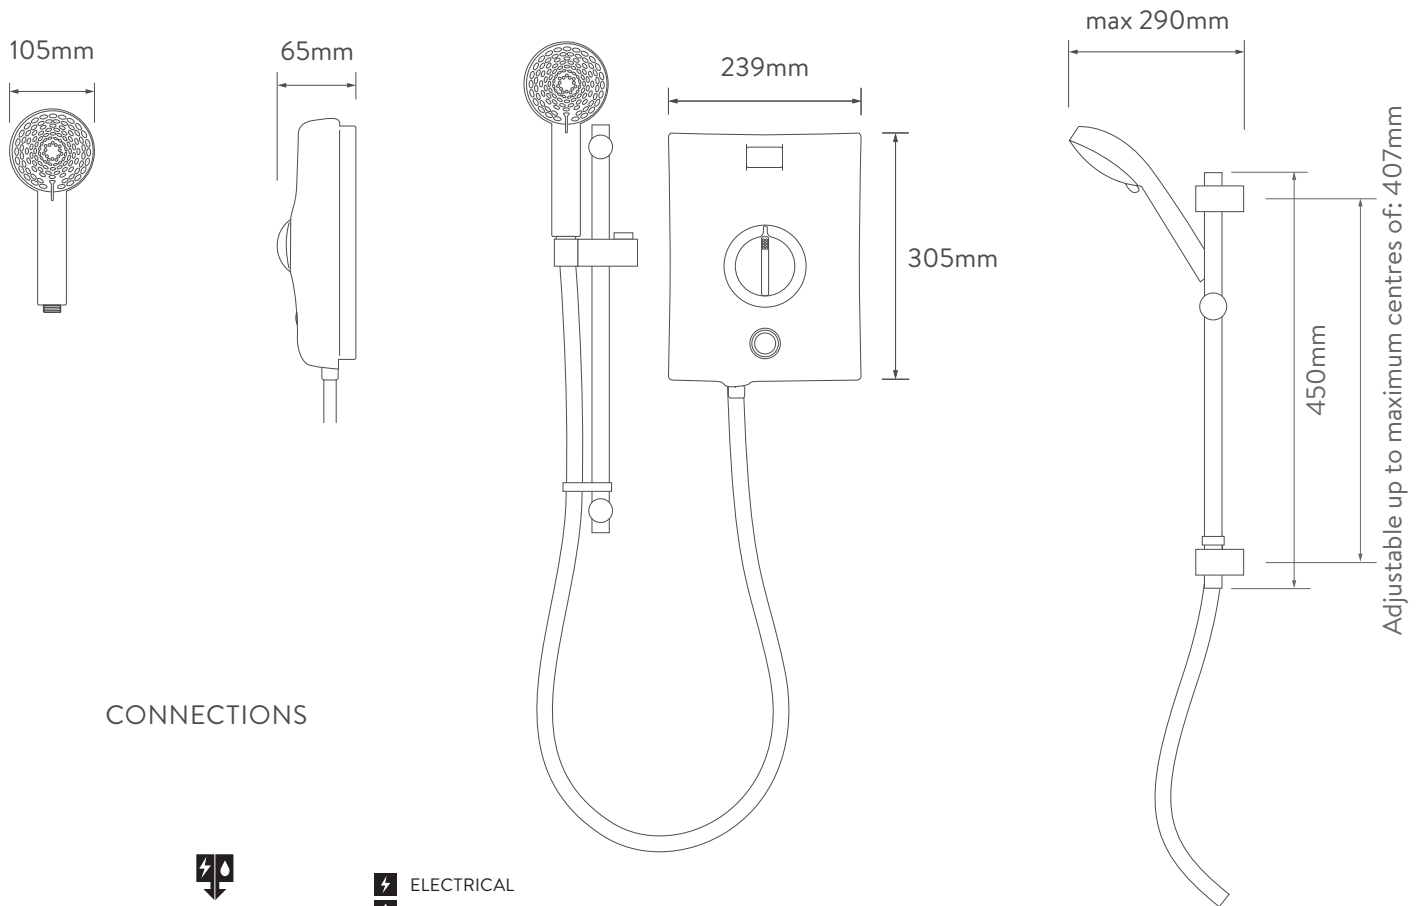

### ELECTRIC SHOWER

ELECTRIC 8.5KW WITH ADJUSTABLE HEAD  
- GRAPHITE/CHROME

.....

#### DIMENSIONAL DRAWINGS

### ELECTRIC SHOWER

QZE8511

ELECTRIC 8.5KW WITH ADJUSTABLE HEAD  
- GRAPHITE/CHROME

#### TECHNICAL SPECIFICATIONS

Power	8.5KW
Minimum pressure	0.9 bar
Maximum pressure	10 bar
Recommended maximum pressure	3 bar
Water entry points	Top, bottom and rear right
Cable entry points	Top, bottom and rear right
Inlet fitting connections	15mm compression
Outlet fitting connections	1/2" BSP thread
Electric requirements	Supply voltage 230 – 240V, MCB rating of 40AMP
Water system	Mains cold system
Features	Intuitive single dial
	Push button start/stop
	Rotary controls
	Heat safety features
	Phased shut down
	Heat sensor
	105mm handset, 5 spray patterns
Colour	Graphite/Chrome
Guarantee period	Shower unit – 2 years
	Shower head and kit – 2 years
Approvals	CE Marking
	BEAB
	European Water Label
	ERP Directive