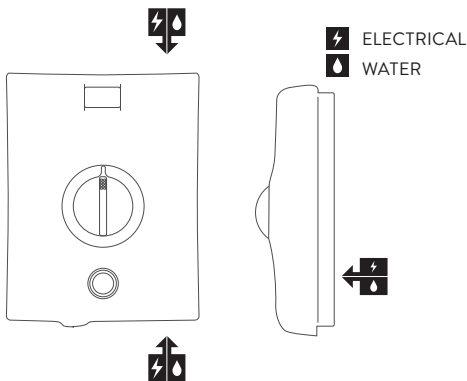

AQUALISA

QUARTZ™

ELECTRIC SHOWER

ELECTRIC 8.5KW WITH ADJUSTABLE HEAD
- GRAPHITE/CHROME

.....

DIMENSIONAL DRAWINGS

CONNECTIONS