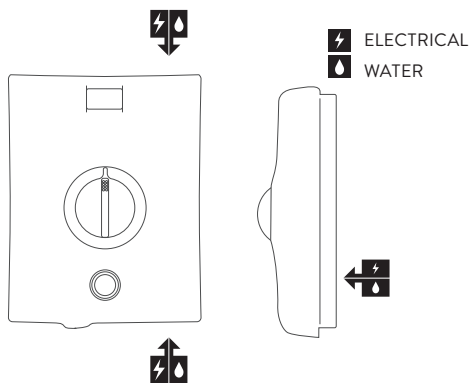

AQUALISA

QUARTZ™

ELECTRIC SHOWER

QZE9511

ELECTRIC 9.5KW WITH ADJUSTABLE HEAD
- GRAPHITE/CHROME

DIMENSIONAL DRAWINGS

CONNECTIONS