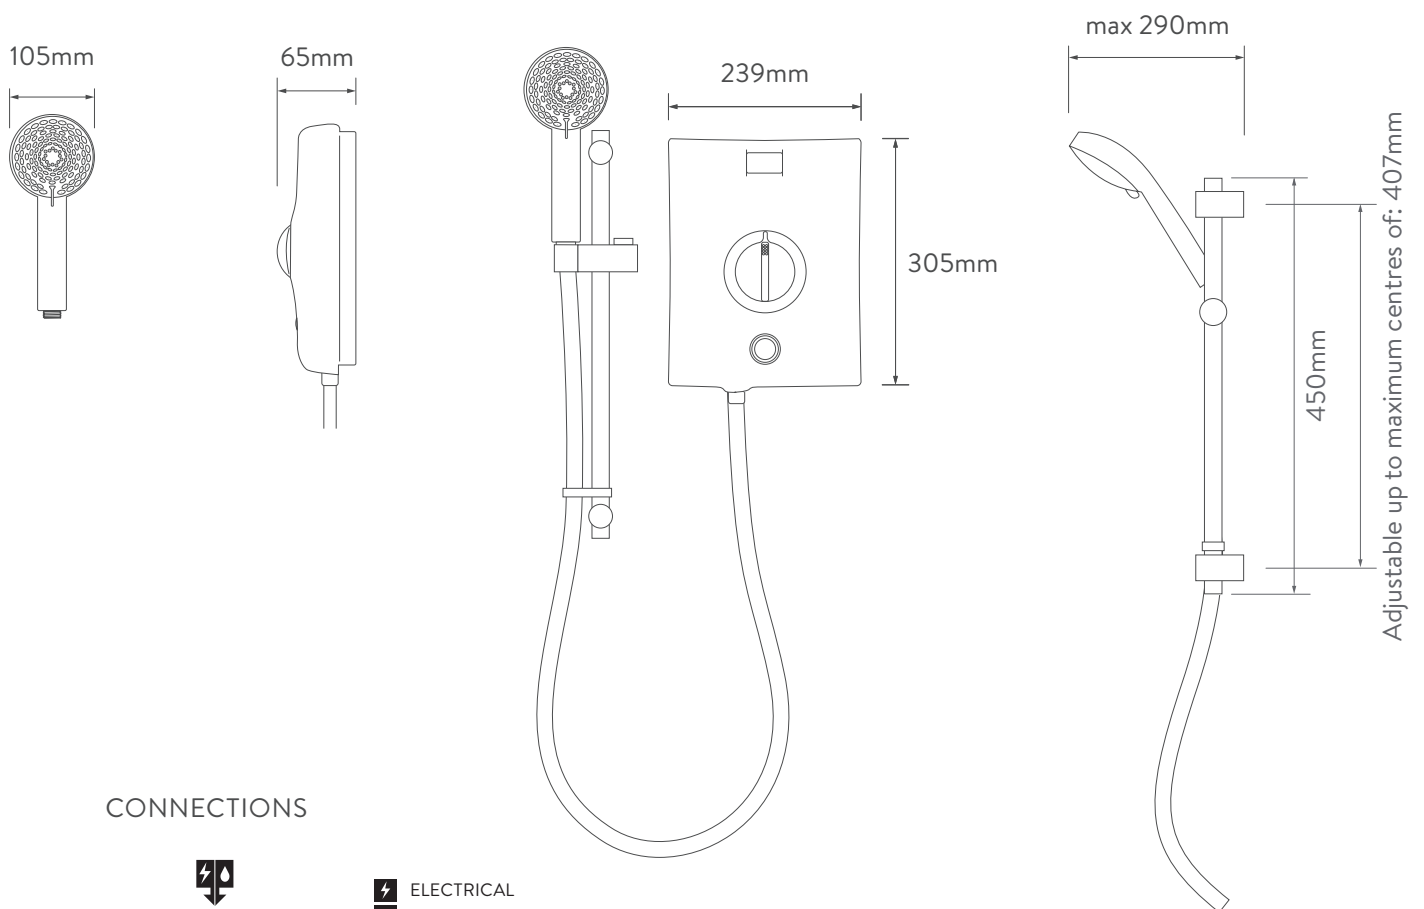

AQUALISA

QUARTZ™

ELECTRIC SHOWER

QZE9511

ELECTRIC 9.5KW WITH ADJUSTABLE HEAD
- GRAPHITE/CHROME

DIMENSIONAL DRAWINGS

CONNECTIONS