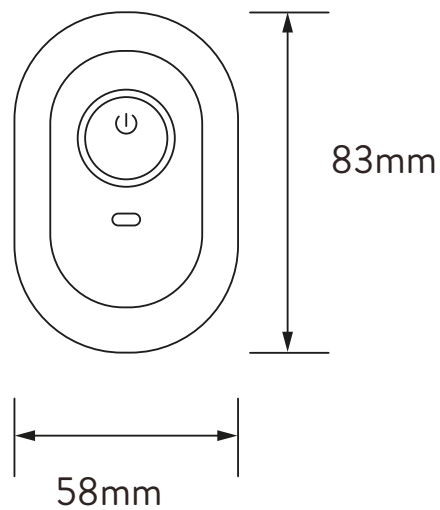

AQUALISA

VISAGE™ WIRED REMOTE CONTROL

VSQ.B3.DS.20

START/STOP/DIVERT FOR USE WITH VISAGE™ Q AND VISAGE™ SMART
SUITABLE FOR SINGLE OUTLET AND DUAL OUTLET MODELS

DIMENSIONAL DRAWINGS

Supplied with 10m data cable.