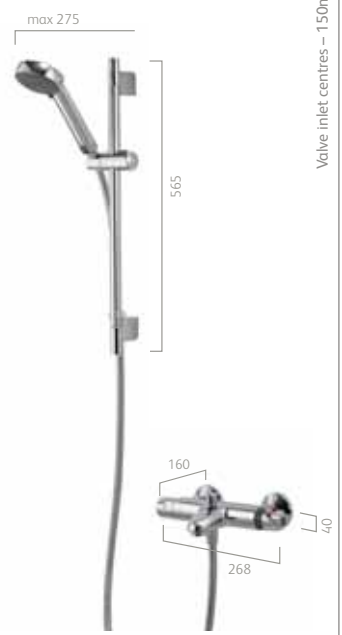

MD000PLUS – HP/Combi

Midas Plus bar valve with fixed and adjustable heads

Shower

- Wall mount fittings included

Accessories

- Range of shower outlet flow regulators available
- Extended formed arm which will project 475mm into the bathing area, making it ideal for larger wall-in enclosures or over bath configurations
- Co-ordinated monobloc basin tap
- Can be installed using the Midas concealed easy fit bracket or our new bar valve fixing kit if you require a surface mounted fixing solution

Midas® 100

MD100BAR

Midas 100 bar valve with 90mm Harmony head

£140.83 £169.00 inc VAT

MD100EBAR

Midas 100 bar valve with 90mm Harmony head and easy fit bracket

£160.83 £193.00 inc VAT

MD100BSM - HP/Combi

Midas 100 bath shower mixer with 90mm Harmony head - deck mounted

£211.67 £254.00 inc VAT

MD100BSM - HP/Combi

Midas 100 bath shower mixer with 90mm Harmony head - wall mounted

£211.67 £254.00 inc VAT

525301 Wall mount fitting
£10.00 £12.00 inc VAT