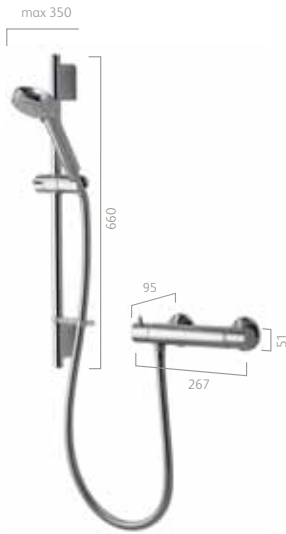

MD000PLUS – HP/Combi

Midas Plus bar valve with fixed and adjustable heads

Shower

- Wall mount fittings included

Accessories

- Range of shower outlet flow regulators available
- Extended formed arm which will project 475mm into the bathing area, making it ideal for larger wall-in enclosures or over bath configurations
- Co-ordinated monobloc basin tap
- Can be installed using the Midas concealed easy fit bracket or our new bar valve fixing kit if you require a surface mounted fixing solution

Midas 100 bath shower mixer with 90mm Harmony head - deck mounted

£211.67 £254.00 inc VAT

MD100BSM - HP/Combi

Midas 100 bath shower mixer with 90mm Harmony head - wall mounted

£211.67 £254.00 inc VAT

525301 Wall mount fitting
£10.00 £12.00 inc VAT

Midas® 300

MD301BAR - Gravity MD300BAR - HP/Combi

Midas 300 bar valve with adjustable head

£293.33 £352.00 inc VAT

MD300BSM - HP/Combi

Midas 300 bath shower mixer with adjustable head - deck mounted

£372.50 £447.00 inc VAT

MD300BSM - HP/Combi

Midas 300 bath shower mixer with adjustable head - wall mounted

£372.50 £447.00 inc VAT

525301 Wall mount fitting
£10.00 £12.00 inc VAT

Midas® 200

MD200BAR – HP/Combi
MD201BAR – Gravity