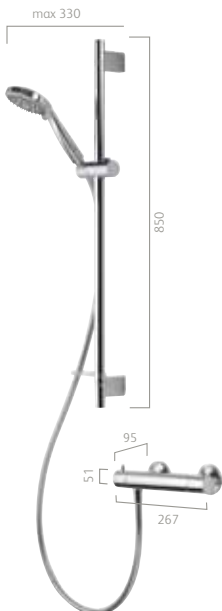

Midas® 300

MD301BAR - Gravity MD300BAR - HP/Combi

Midas 300 bar valve with adjustable head

£293.33 £352.00 inc VAT