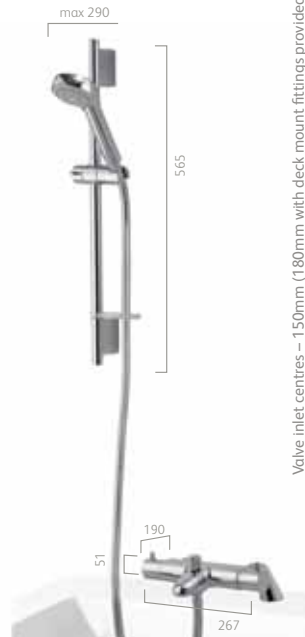

MD000PLUS – HP/Combi

Midas Plus bar valve with fixed and adjustable heads

Shower

- Wall mount fittings included

Accessories

- Range of shower outlet flow regulators available
- Extended formed arm which will project 475mm into the bathing area, making it ideal for larger wall-in enclosures or over bath configurations
- Co-ordinated monobloc basin tap
- Can be installed using the Midas concealed easy fit bracket or our new bar valve fixing kit if you require a surface mounted fixing solution

Midas® 300

MD301BAR - Gravity MD300BAR - HP/Combi

Midas 300 bar valve with adjustable head

£293.33 £352.00 inc VAT

MD300BSM - HP/Combi

Midas 300 bath shower mixer with adjustable head - deck mounted

£372.50 £447.00 inc VAT

MD300BSM - HP/Combi

Midas 300 bath shower mixer with adjustable head - wall mounted

£372.50 £447.00 inc VAT

525301 Wall mount fitting
£10.00 £12.00 inc VAT

Midas® 200

MD200BAR – HP/Combi
MD201BAR – Gravity

Midas 200 bar valve with 90mm Harmony head

£225.83 £271.00 inc VAT

MD200BSM – HP/Combi

Midas 200 bath shower mixer with 90mm Harmony head – deck mounted

£308.33 £370.00 inc VAT

MD200BSM – HP/Combi

Midas 200 bath shower mixer with 90mm Harmony head – wall mounted