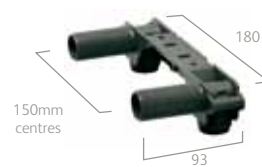

MD300EFB

Midas concealed easy fit fixing bracket

£30.83 £37.00 inc VAT