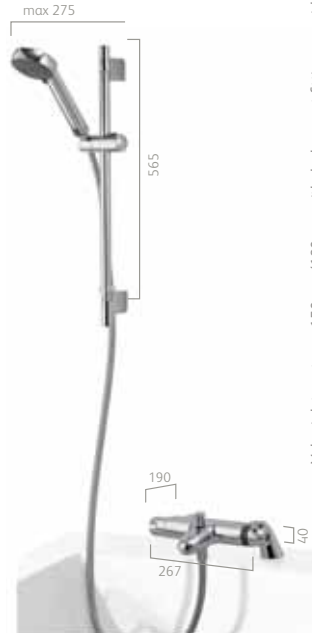

MD000PLUS – HP/Combi

Midas Plus bar valve with fixed and adjustable heads

Shower

- Wall mount fittings included

Accessories

- Range of shower outlet flow regulators available
- Extended formed arm which will project 475mm into the bathing area, making it ideal for larger wall-in enclosures or over bath configurations
- Co-ordinated monobloc basin tap
- Can be installed using the Midas concealed easy fit bracket or our new bar valve fixing kit if you require a surface mounted fixing solution

Water saving

Harmony's 'eco' spray setting, on mixer showers, is capable of delivering up to 25% water saving, without compromising the showering experience.

Anti-twist hose connection

A thoughtfully designed anti-twist mechanism allows the shower head to swivel independently from the hose to avoid twisting, maintaining performance and extending the life of the hose.

Midas® 100

MD100BAR

Midas 100 bar valve with 90mm Harmony head

£140.83 £169.00 inc VAT

MD100EBAR

Midas 100 bar valve with 90mm Harmony head and easy fit bracket

£160.83 £193.00 inc VAT

MD100BSM - HP/Combi

Midas 100 bath shower mixer with 90mm Harmony head - deck mounted

£211.67 £254.00 inc VAT

MD100BSM - HP/Combi

Midas 100 bath shower mixer with 90mm Harmony head - wall mounted

£211.67 £254.00 inc VAT

525301 Wall mount fitting
£10.00 £12.00 inc VAT