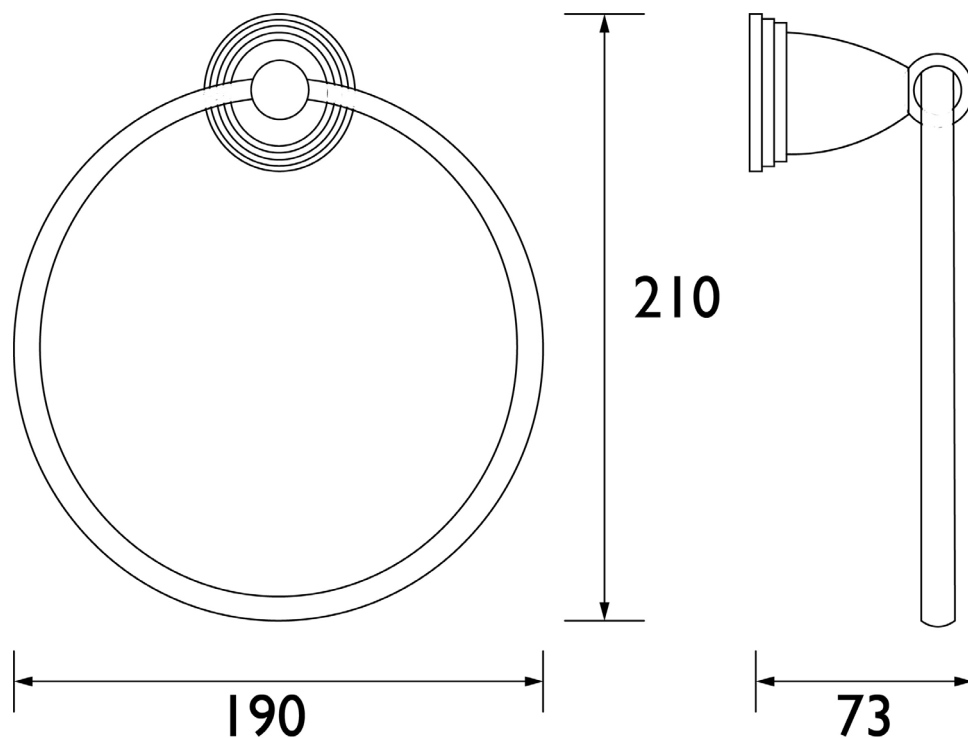

N2 RING C

Accessories
1901 Towel Ring Brass Chrome Plated

Specification

Main Construction Material:	Brass
Contemporary or Traditional:	Traditional
Finish:	Chrome

Dimensions (measurements in mm)

Features:

- Height 210mm
- Width 190mm
- Depth 73mm
- Solid Brass