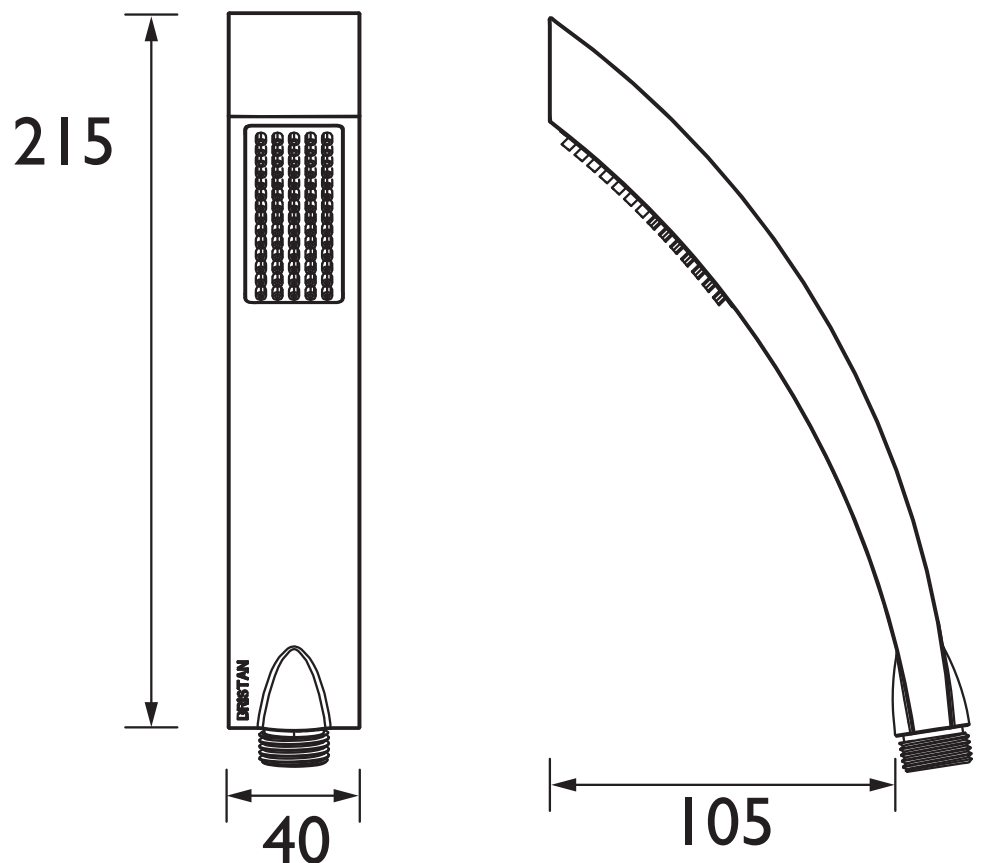

Specification

Contemporary or Traditional:	Contemporary
Main Construction Material:	Brass
Connection Inlet:	G 1/2"
Connection Outlet:	N/A
Product Orientation:	Both
Adjustable Brackets:	N/A
What's in the Box?:	Rub Clean Handset

Dimensions (measurements in mm)

TECHNICAL DATA SHEET

BRISTAN