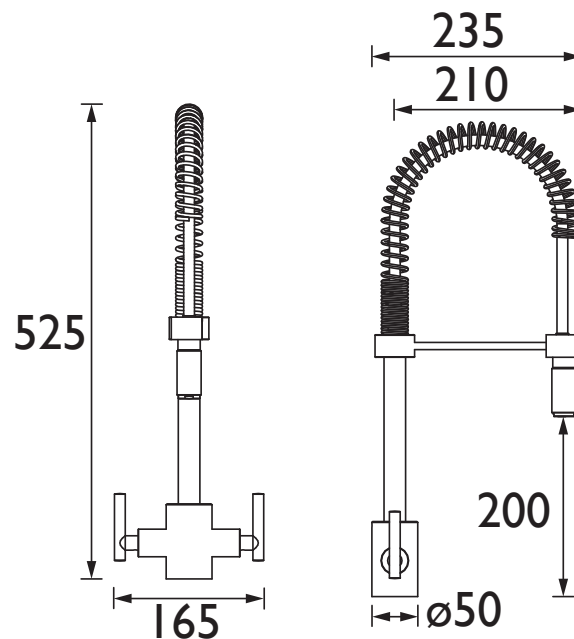

### Features:

- Long life and easy to use 1/4 turn ceramic disc valves
- Metal fixing nut for added durability
- Minimum working pressure of 0.5 bar
- Flexible tails included
- Particular attention should be paid to this product which will need to be installed in accordance with your local Water Authority/Water Regulations

### Specification

<b>Product Type:</b>	Kitchen Taps
<b>Main Construction Material:</b>	Brass
<b>Mount Type:</b>	Deck
<b>Handle Type:</b>	Lever
<b>Connection Inlet:</b>	1/2" BSP Flexible Tails
<b>Connection Outlet:</b>	Spray Handset
<b>Number of Tap Holes:</b>	1
<b>Valve/Cartridge Type:</b>	1/2" Ceramic Disc Valve - 1/4 turn
<b>Plumbing System Requirements:</b>	Suitable for all plumbing systems
<b>Minimum Dynamic Pressure (bar):</b>	0.5 bar
<b>Maximum Dynamic Pressure (bar):</b>	5 bar
<b>Maximum Hot Water Temperature °C:</b>	65°C
<b>Maximum Static Pressure (bar):</b>	10 bar
<b>Flow Type:</b>	Single
<b>Isolation Included:</b>	No

### Dimensions (measurements in mm)