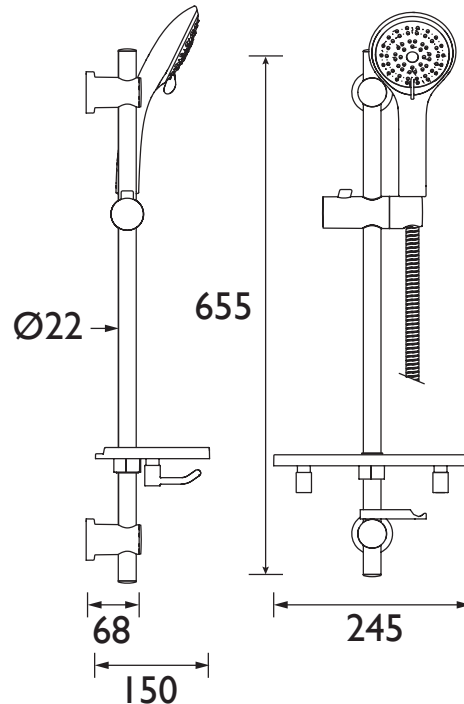

CAS KIT04 C

SHOWER ACC Shower Range Casino Shower Kit with 5 Function Large Handset Chrome

Features:

- Includes 1.75m hose, adjustable fixing brackets, multi-function rub-clean anti-limescale handset, hose retainer and shelf
- Clam packed
- Includes 1.75m hose, large rub-clean 5 function handset, hose retainer and shelf

Product Certifications:

WRAS Certificate No: 2206900
WRAS Expiry Date: 30/06/2027

For more products, visit our website:
<http://www.bristan.com>

Specification

Finish/Colour:	Chrome Plated
Main Construction Material:	ABS; EPDM; Stainless Steel
Shower Kit:	Adjustable Riser
Shower Head Type:	Multi-Function Handset
Rub Clean Handset:	Yes
Mounting Type:	Wall
Plumbing System Suitability:	Suitable for all plumbing systems
Minimum Dynamic Pressure (bar):	0.2 bar
Maximum Dynamic Pressure (bar):	5 bar
Maximum Static Pressure (bar):	10 bar
Maximum Hot Water Supply Temperature °C:	65
Isolation Included:	No
Check Valve Included:	No
What's Included:	1x Riser Rail, 2x End Brackets, 1x Slider Bracket, 1x Hose Retaining Ring, 1x Handset, 1x 1.5m Cone To Nut Hose, 1x Fitting Instructions

Dimensions (measurements in mm)

Flow Rates (l/min)

System Pressure (bar)	0.2	0.5	1	2	3	5
Through Handset (mixed)	3.9	6.2	8.8	12.4	15.2	19.6

TECHNICAL DATA SHEET

BRISTAN