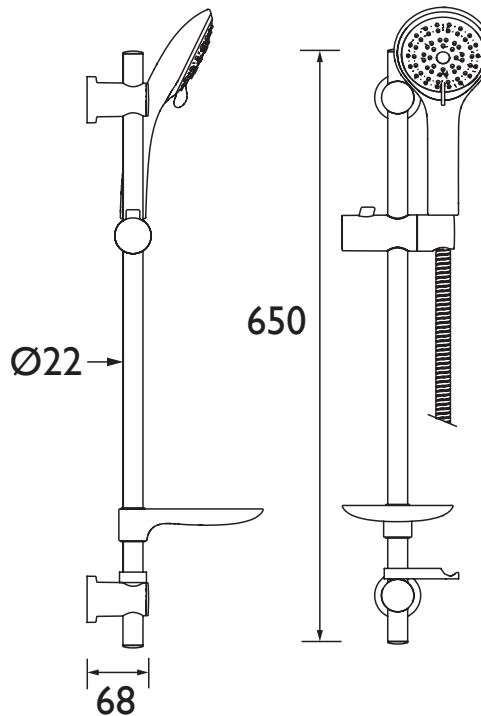

CAS KIT03 C

SHOWER ACC Shower Range Casino Shower Kit with 3 Function Large Handset Chrome

Features:

- Includes 1.75m hose, adjustable fixing brackets, multi-function rub-clean anti-limescale handset, hose retainer and soap dish
- Clam packed
- Includes 1.75m hose, large rub-clean 3 function handset, hose retainer and soap dish

Product Certifications:

WRAS Certificate No: 2302900
WRAS Expiry Date: 28/02/2028

For more products, visit our website:
<http://www.bristan.com>

Specification

Finish/Colour:	Chrome Plated
Main Construction Material:	ABS; EPDM; Stainless Steel
Shower Kit:	Adjustable Riser
Shower Head Type:	Multi-Function Handset
Rub Clean Handset:	Yes
Mounting Type:	Wall
Plumbing System Suitability:	Suitable for all plumbing systems
Minimum Dynamic Pressure (bar):	0.2 bar
Maximum Dynamic Pressure (bar):	5 bar
Maximum Static Pressure (bar):	10 bar
Maximum Hot Water Supply Temperature °C:	65
Isolation Included:	No
Check Valve Included:	No
What's Included:	1x Riser Rail, 2x End Brackets, 1x Slider Bracket, 1x Hose Retaining Ring, 1x Handset, 1x 1.5m Cone To Nut Hose, 1x Fitting Instructions

Dimensions (measurements in mm)

Flow Rates (l/min)

System Pressure (bar)	0.2	0.5	1	2	3	5
Through Handset (mixed)	4.2	6.7	9.4	13.3	16.3	21

TECHNICAL DATA SHEET

BRISTAN

D7