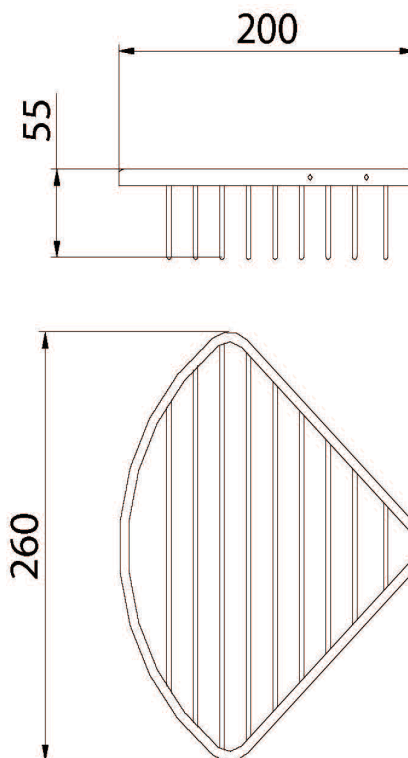

COMP BASK04 C

Accessories Closed Front Corner Fixed Wire Basket

Specification

Main Construction Material:	Brass
Connection Inlet:	N/A
Connection Outlet:	N/A
Contemporary or Traditional:	Contemporary
Finish Colour:	Chrome
Isolation Included:	N/A
Left or Right Handed:	Both
Rub Clean Handset:	N/A

Features:

- Solid Brass Construction
- Chrome plated to BS EN 248

Product Certifications:

For more products, visit our website:
<http://www.bristan.com>

Dimensions (measurements in mm)

TECHNICAL
DATA
SHEET