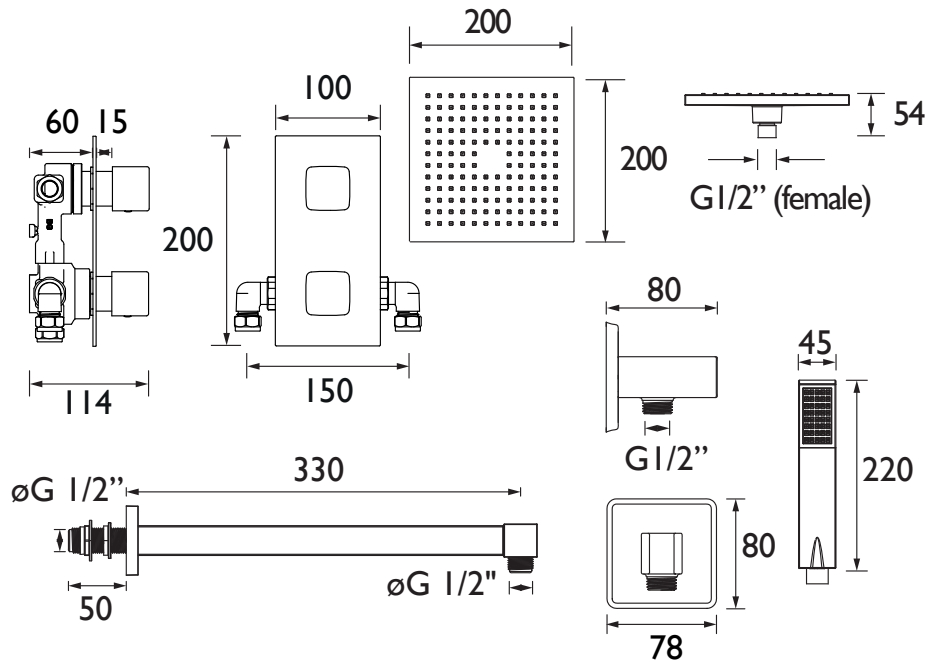

## COBALT Shower Range Cobalt Shower Pack 2 Complete

### Specification

Finish/Colour:	Chrome Plated
Main Construction Material:	Brass; ABS
No of Controls:	3
Shower Type:	Dual Control
Shower Head Type:	Both
Shower Kit:	Fixed Head
Valve/Cartridge Type:	3/4" Ceramic Disc Valve 1/4 turn
Maximum Hot Water Supply Temperature °C:	65
Plumbing System Suitability:	Suitable for all plumbing systems
Minimum Dynamic Pressure (bar):	0.2
Maximum Dynamic Pressure (bar):	5
Maximum Static Pressure (bar):	10
Connection Inlet:	15mm Compression
Connection Outlet:	G 1/2"
Isolation Valve Included:	No
Check Valve Included:	Yes

### Features:

- This shower pack has soft square handles on our Cobalt shower valve with integral two outlet diverter. It has a 200mm square fixed head with shower arm; a single function handset and hose with integral handset holder and wall outlet.
- The shower valve has been designed to fit in any UK wall cavity and therefore only needs a 35mm deep cavity space
- Dual control - flow and temperature are controlled separately
- Cartridge can be accessed from the front, Requires rear access to service filters
- 15mm inlet connections

### Dimensions (measurements in mm)