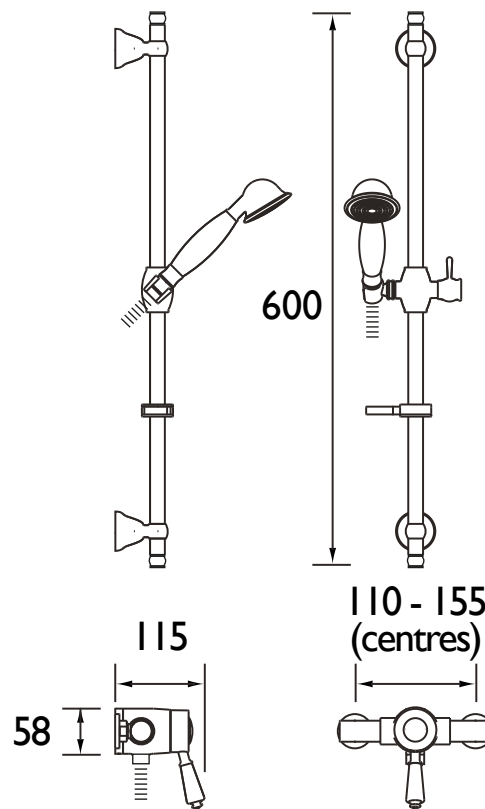

### Features:

- 15mm Inlet Connections
- Easy replacement with adjustable inlets so you can use on existing pipework centres between 110mm and 155mm
- Thermostatic cartridge with preset temperature stop at 42°C
- Supplied with 1 x 7l/min and 1 x 5L/min flow regulators

### Specification

Finish/Colour:	Chrome
Main Construction Material:	Brass
No of Controls:	1
Shower Type:	Thermostatic
Shower Head Type:	Adjustable
Valve/Cartridge Type:	Exposed
Maximum Hot Water Supply Temperature °C:	65
Maximum Static Pressure: (bar)	10
Plumbing System Suitability:	All - Ideally Balanced
Working Pressure Range:	Min. 0.1 Bar - Max. 5.0 Bar
Connection Inlet:	15mm Compression Elbows
Connection Outlet:	G 1/2"
Check Valve Included:	No

### Dimensions (measurements in mm)