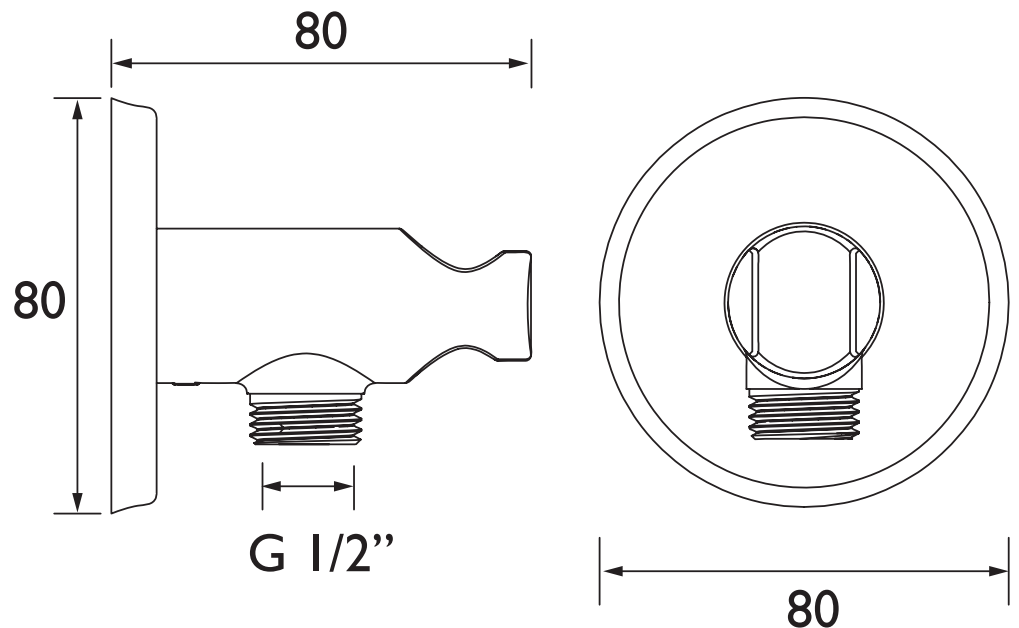

C WORD02 C

Accessories Contemporary Round Wall Outlet with Handset Holder Bracket Chrome

Specification

Main Construction Material:	Brass, Zinc Alloy
Connection Inlet:	15mm Compression
Connection Outlet:	G1/2"
Contemporary or Traditional:	Contemporary
Finish Colour:	Chrome
Isolation Included:	No
Left or Right Handed:	Both

Features:

- Unique outlet designed with Bristan's Wall Mount technology
- Chrome plated to BS EN 248:2002
- Used to connect a hose to a concealed shower valve
- Creates a contemporary, clean look in your bathroom
- Shower wall outlet and handset holder in one

Dimensions (measurements in mm)

For more products, visit our website:
<http://www.bristan.com>

**TECHNICAL
DATA
SHEET**

BRISTAN

D1