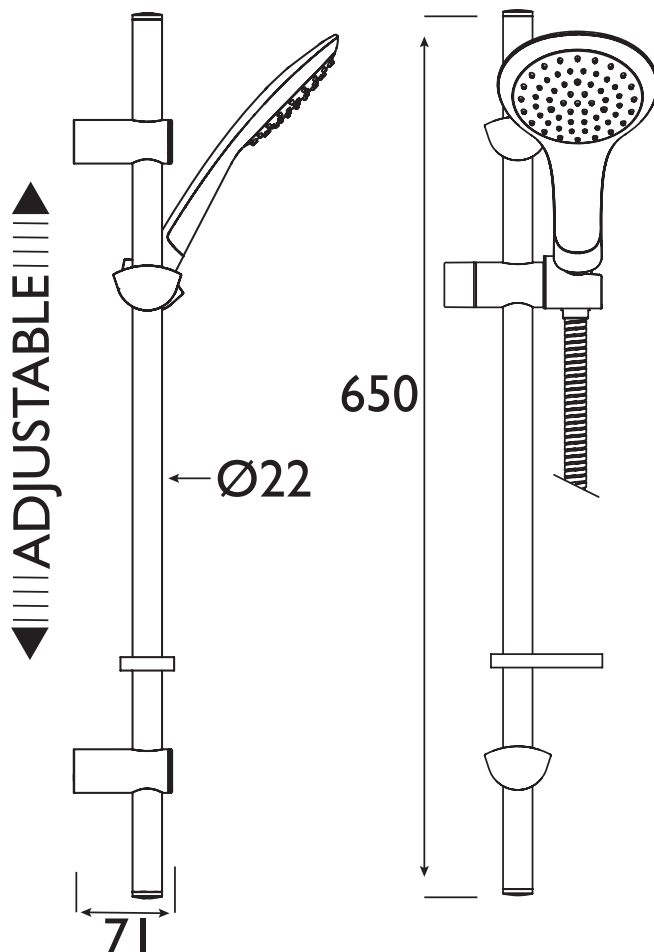

EVC KIT01 C

Accessories EVO Shower Kit with Large Single Function Handset Chrome Plated

Adjustable Brackets:	Yes
Main Construction Material:	Plastic, Steel
Contemporary or Traditional:	Contemporary
Finish Colour:	Chrome
Isolation Included:	No
Riser Length: (mm)	660
Rub Clean Handset:	Yes
Working Pressure Range (bar):	Min. 0.2, Max. 5.0
Maximum Static Pressure: (bar)	10

Features:

- Supplied with an 8 litre per minute flow regulator
- Adjustable riser rail
- Includes 1.5m hose, rub-clean single function handset and hose retainer

Product Certifications:

WRAS Certificate Number: 1904900
WRAS Expiry Date: 30/04/2024

For more Shower Accessories,
please visit our website:

Dimensions (measurements in mm)

TECHNICAL
DATA
SHEET

BRISTAN
TAPS & SHOWERS

D6