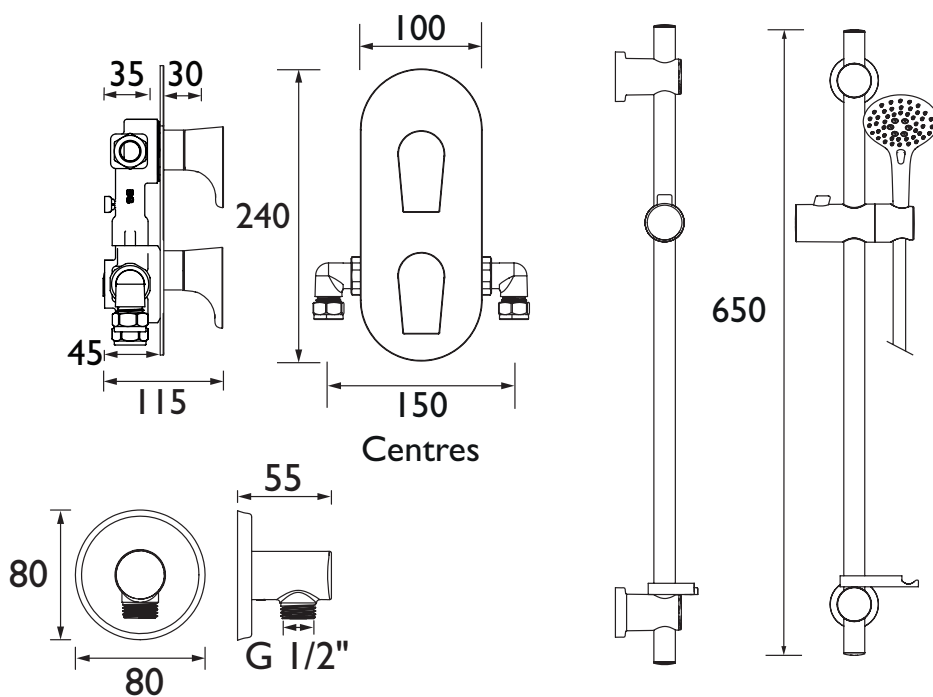

HOURGLASS SHWR PK

HOURGLASS Shower Range

Complete Hourglass Shower Pack

Features:

- This classically styled shower pack contains our Hourglass shower valve with an adjustable riser shower kit, hose and large push button, rub-clean, multi-function handset.
- The shower valve has been designed to fit in any UK wall cavity and therefore only needs a 35mm deep cavity space
- Dual control - flow and temperature are controlled separately
- Cartridge can be accessed from the front, Requires rear access to service filters
- Wall outlet designed with Bristan's Wall Mount Technology for easier installation

Product Certifications:

For more products, visit our website:
<http://www.bristan.com>

Specification

Finish/Colour:	Chrome Plated
Main Construction Material:	Brass; ABS
No of Controls:	2
Shower Type:	Dual Control
Shower Head Type:	Adjustable
Valve/Cartridge Type:	Thermostatic Cartridge & 3/4" Ceramic Disc Valve
Maximum Hot Water Supply Temperature °C:	65
Maximum Static Pressure: (bar)	10
Plumbing System Suitability:	Suitable for all plumbing systems
Minimum Dynamic Pressure:	0.2 bar
Maximum Dynamic Pressure:	5.0 bar
Connection Inlet:	15mm Compression
Connection Outlet:	G 1/2"
Isolation Valve Included:	No
Check Valve Included:	Yes

Dimensions (measurements in mm)

Flow Rates (l/min)

System Pressure (bar)	0.2	0.5	1	2	3	5
Through Shower Head	2.2	3.5	5.0	7.0	8.6	11.1
Through Handset	2.5	3.9	5.5	7.8	9.6	12.4

TECHNICAL DATA SHEET

BRISTAN

D5