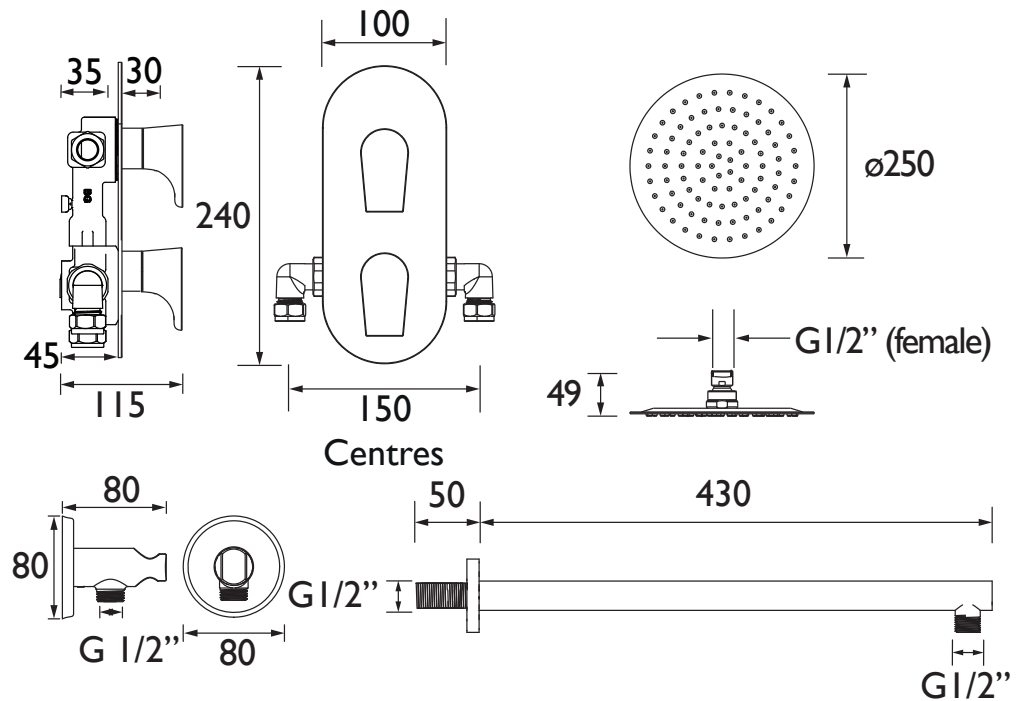

HOURGLASS SHWR HOURGLASS Shower Range

PK3 Hourglass Shower Pack 3 Complete

Features:

- This classically styled shower pack contains our Hourglass shower valve with integral two outlet diverter. It has 250mm round slimline fixed head with shower arm, a multi function handset and hose with integral handset holder and wall outlet.
- The shower valve has been designed to fit in any UK wall cavity and therefore only needs a 35mm deep cavity space.
- Dual Control - flow and temperature are controlled separately
- Cartridge can be accessed from the front. requires rear access to service filters.
- 15mm inlet connections
- Chrome plated to BS EN 248
- Wall outlet designed with Bristan's Wall Mount Technology for easier installation

Product Certifications:

For more products, visit our website:
<http://www.bristan.com>

Specification

Finish/Colour:	Chrome Plated
Main Construction Material:	Brass; ABS
No of Controls:	3
Shower Type:	Dual Control
Shower Head Type:	Fixed Head and Handset
Valve/Cartridge Type:	3/4" Ceramic Disc Valve 1/4 Turn
Maximum Hot Water Supply Temperature °C:	65
Maximum Static Pressure: (bar)	10
Plumbing System Suitability:	Suitable for all plumbing systems
Minimum Dynamic Pressure:	Min: 0.2 bar, Max: 5.0 bar
Connection Inlet:	15mm Compression
Connection Outlet:	G 1/2"
Isolation Valve Included:	No
Check Valve Included:	Yes

Dimensions (measurements in mm)

Flow Rates (l/min)

System Pressure (bar)	0.2	0.5	1	2	3	5
Through Handset (mixed)	8.5	13.44	19	26.87	32.91	42.49

TECHNICAL DATA SHEET

BRISTAN

D3