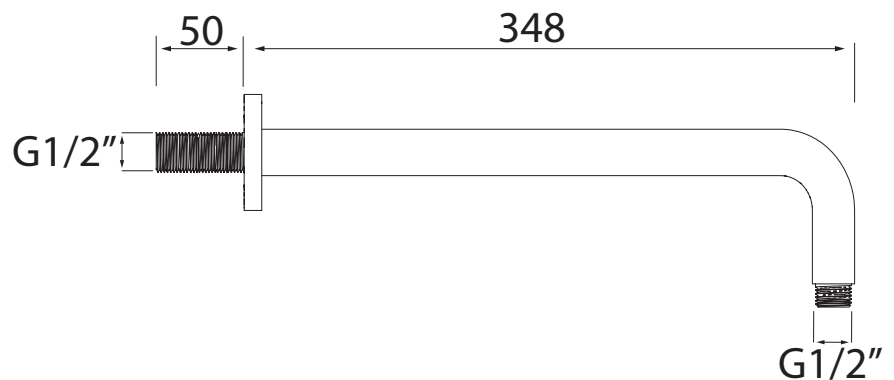

## Accessories Large Contemporary Shower Arm Chrome

Main Construction Material:	Brass
Connection Inlet:	G 1/2"
Connection Outlet:	G 1/2"
Contemporary or Traditional:	Contemporary
Finish Colour:	Chrome
Isolation Included:	No
Arm Length: (mm)	348
Working Pressure Range (bar):	Min. 0.2, Max 5.0
Maximum Static Pressure: (bar)	10

### Features:

- Metal Backnut
- Chrome plated BS EN 248

### Dimensions (measurements in mm)

For more Shower Accessories,  
please visit our website:

**TECHNICAL  
DATA  
SHEET**

**BRISTAN**  
TAPS & SHOWERS

D4