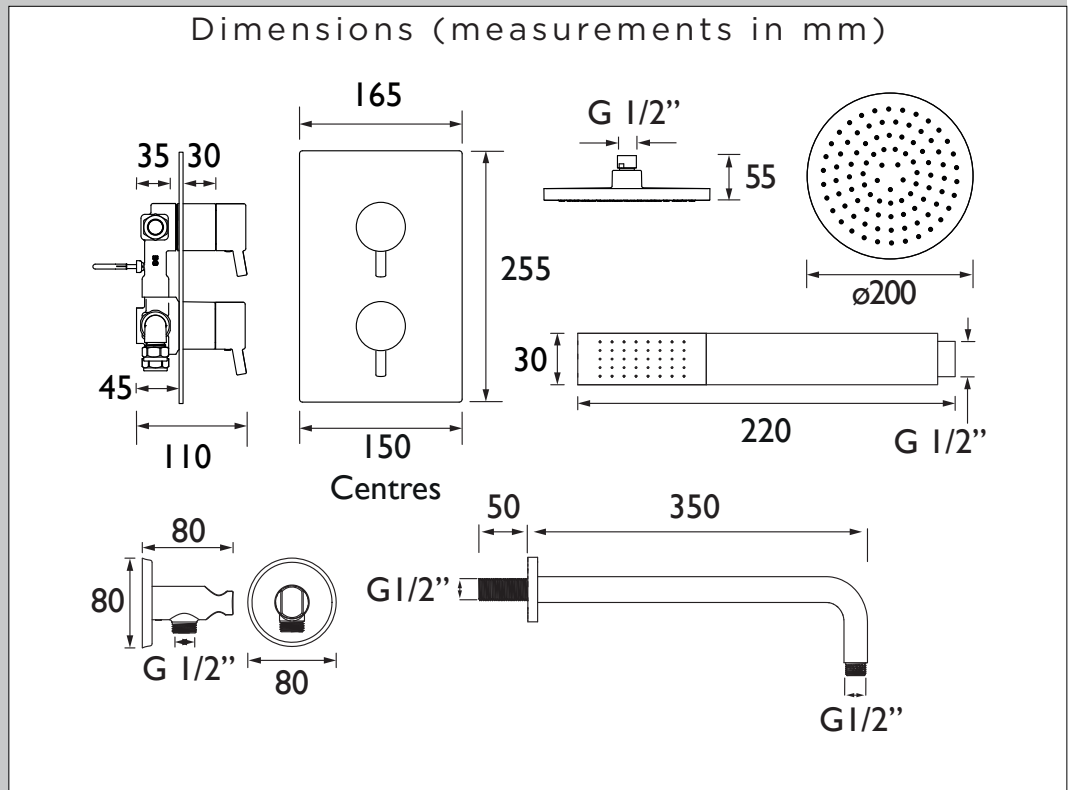

PRISM SHWR PK4

PRISM Shower Range

Prism Shower Pack 4 Complete

Specification	
Finish/Colour:	Chrome Plated
Main Construction Material:	Brass; ABS
No of Controls:	3
Shower Type:	Dual Control
Shower Head Type:	Both
Shower Kit:	Fixed Head and Handset
Valve/Cartridge Type:	3/4" Ceramic Disc Valve 1/4 turn
Maximum Hot Water Supply Temperature °C:	65
Plumbing System Suitability:	Suitable for all plumbing systems
Minimum Dynamic Pressure (bar):	0.2
Maximum Dynamic Pressure (bar):	5
Maximum Static Pressure (bar):	10
Connection Inlet:	15mm Compression
Connection Outlet:	G 1/2"
Isolation Valve Included:	No
Check Valve Included:	Yes

Features:

- This versatile shower pack contains a Prism shower valve with integral two outlet diverter. It has a 200mm round fixed head with shower arm; a single function handset and hose with integral handset holder and wall outlet.
- The shower valve has been designed to fit in any UK wall cavity and therefore only needs a 35mm deep cavity space
- Dual control - flow and temperature are controlled separately
- Fully serviceable from the front
- 15mm inlet connections

Product Certifications:

For more products, visit our website:
<http://www.bristan.com>

Flow Rates (l/min)						
System Pressure (bar)	0.2	0.5	1	2	3	5
Through Handset (mixed)	2.1	3.3	4.7	6.6	8.1	10.5
Through Fixed Head (mixed)	2.2	3.5	5	7	8.6	11.1

TECHNICAL DATA SHEET

BRISTAN