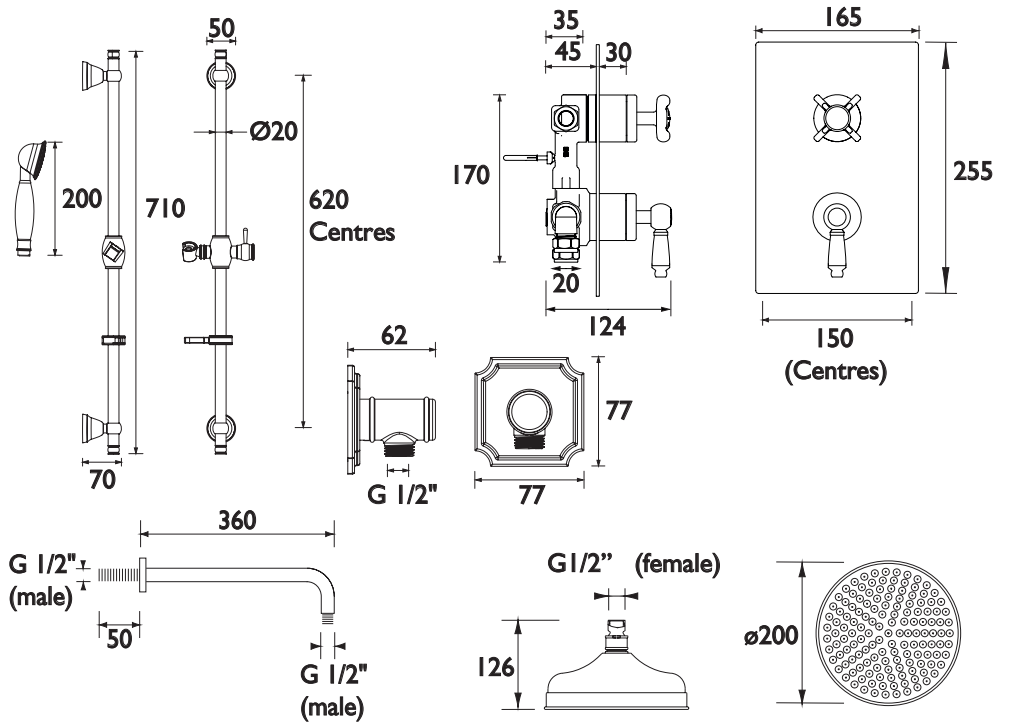

RENAISSANCE 2 SHWR PK

RENAISSANCE Shower Range

Renaissance 2 Recessed Dual Control Shower Pack

Features:

- This shower pack contains the elegant Renaissance shower valve with integral two outlet diverter. It has a 200mm traditional round fixed head with shower arm; a traditional adjustable riser shower kit with a single function handset and hose.
- The shower valve has been designed to fit in any UK wall cavity and therefore only needs a 35mm deep cavity space
- Dual control - flow and temperature are controlled separately
- Fully serviceable from the front
- 15mm inlet connections

Product Certifications:

For more products, visit our website:
<http://www.bristan.com>

Specification

Finish/Colour:	Chrome Plated
Main Construction Material:	Brass; ABS
No of Controls:	3
Shower Type:	Dual Control Shower
Shower Head Type:	Both
Shower Kit:	Adjustable Riser Kit with Fixed Head
Valve/Cartridge Type:	3/4" Ceramic Disc Valve - 1/4 turn
Maximum Hot Water Supply Temperature °C:	65
Plumbing System Suitability:	Suitable for all plumbing systems
Minimum Dynamic Pressure (bar):	0.2
Maximum Dynamic Pressure (bar):	5
Maximum Static Pressure (bar):	10
Connection Inlet:	15mm Compression
Connection Outlet:	G 1/2"
Isolation Valve Included:	No
Check Valve Included:	Yes

Dimensions (measurements in mm)

Flow Rates (l/min)

System Pressure (bar)	0.2	0.5	1	2	3	5
Through Handset (mixed)	2.1	3.3	4.7	6.6	8.1	10.5
Through Fixed Head (mixed)	2.2	3.5	5	7	8.6	11.1

TECHNICAL DATA SHEET