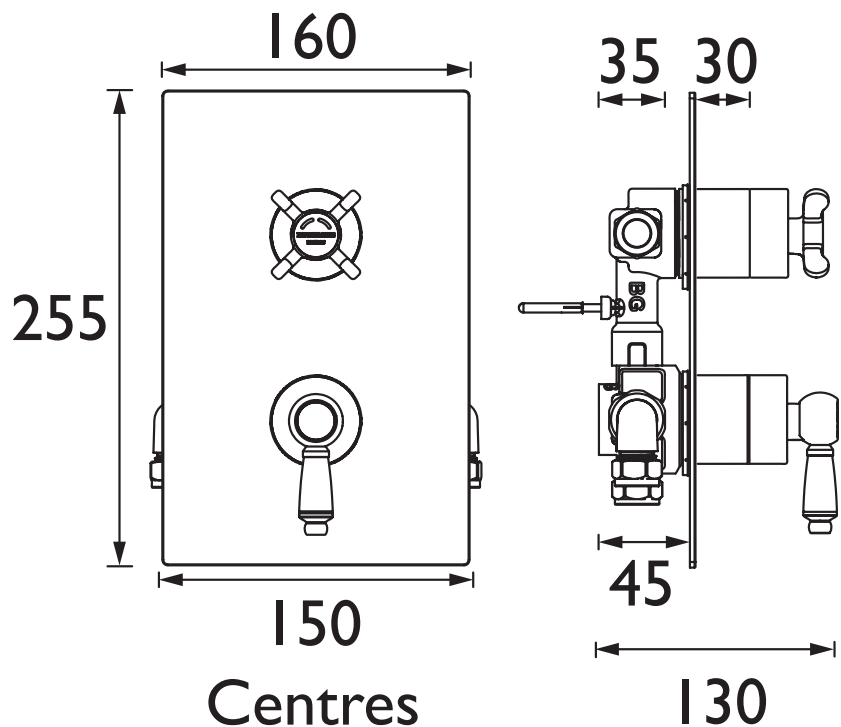

### Features:

- 15mm inlet connections
- This shower valve has been designed to fit in any UK wall cavity and therefore only needs a 35mm deep cavity space
- Fitting depth including plasterboard and tiles is 45mm - 75mm
- Minimum cold water supply temperature is 4°C
- Maximum hot water supply temperature is 80°C

### Specification

Finish/Colour:	Chrome
Main Construction Material:	Brass
No of Controls:	2
Shower Type:	Dual Control
Shower Head Type:	None
Valve/Cartridge Type:	Recessed
Minimum Dynamic Pressure:	0.2 bar
Maximum Dynamic Pressure:	5.0 bar
Maximum Hot Water Supply Temperature °C:	80
Maximum Static Pressure: (bar)	10
Plumbing System Suitability:	Suitable for all plumbing systems
Connection Inlet:	15mm Compression
Connection Outlet:	G 1/2"
Isolation Valve Included:	No
Check Valve Included:	Yes

### Dimensions (measurements in mm)