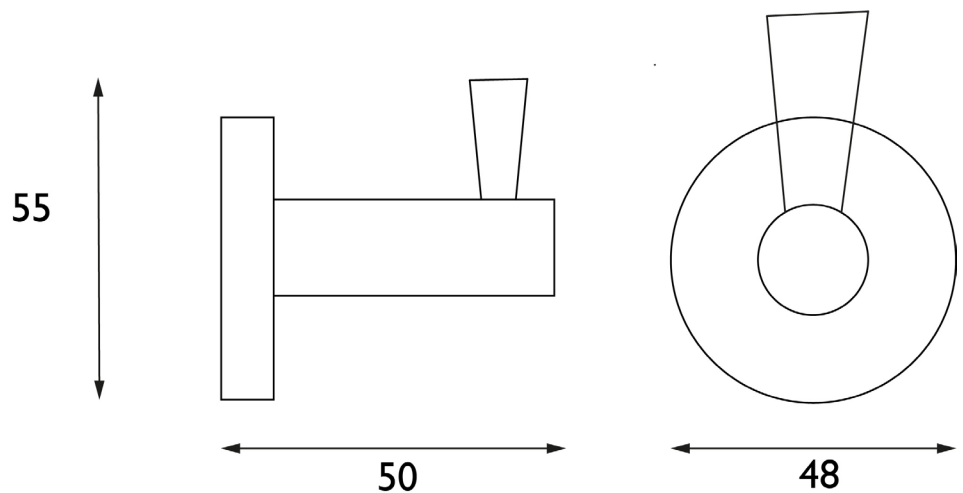

RD HOOK C

Accessories
Round Hook Brass Chrome Plated

Specification

Main Construction Material:	Brass
Connection Inlet:	N/A
Connection Outlet:	N/A
Contemporary or Traditional:	Contemporary
Finish:	Chrome

Features:

- Height 55mm
- Width 48mm
- Depth 50mm
-
-

Product Certifications:

Dimensions (measurements in mm)

For more products, visit our website:
<http://www.bristan.com>

TECHNICAL
DATA
SHEET

BRISTAN

D2