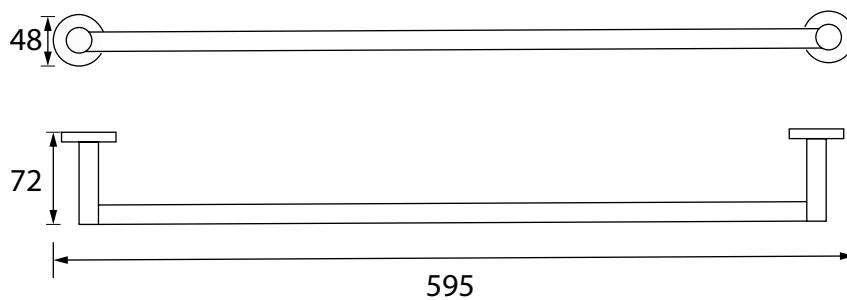

Features:

- Height 48mm
- Width 595mm
- Depth 72Wmm

Specification

Main Construction Material:	Brass
Connection Inlet:	N/A
Connection Outlet:	N/A
Contemporary or Traditional:	Contemporary
Mounting Type:	Wall Mounted

Product Certifications:

Dimensions (measurements in mm)

For more products, visit our website:
<http://www.bristan.com>

TECHNICAL DATA SHEET

BRISTAN

D2