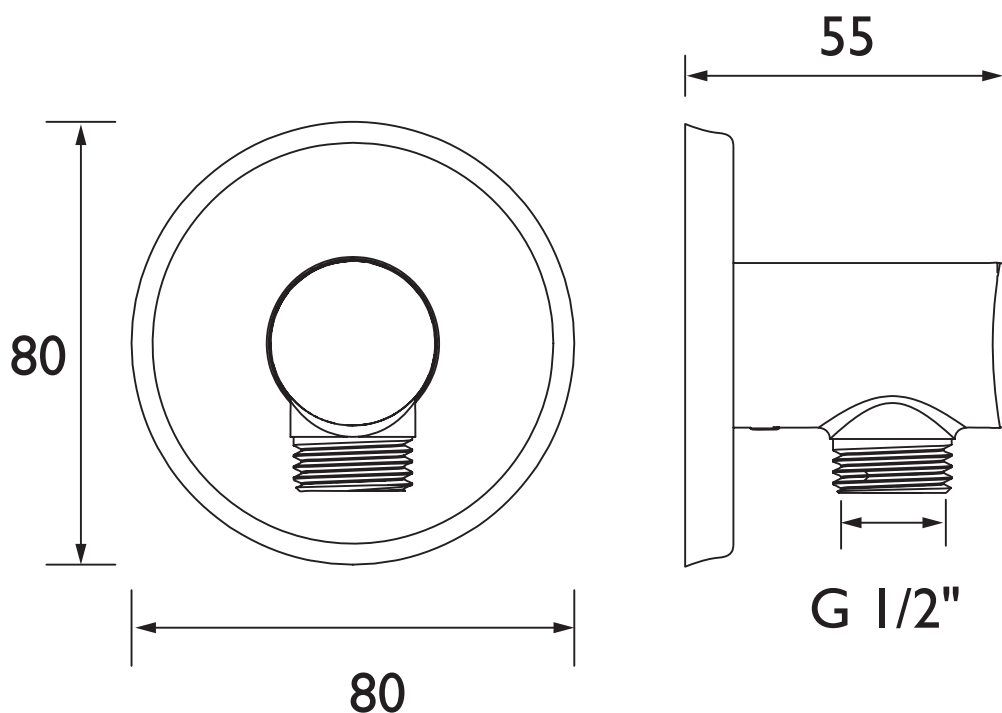

CARM WORD01 C

Accessories Contemporary Round Shower Wall Outlet Chrome

Specification

Main Construction Material:	Brass, Zinc Alloy
Connection Inlet:	15mm Compression
Connection Outlet:	G 1/2"
Contemporary or Traditional:	Contemporary
Finish Colour:	Chrome
Isolation Included:	No

Features:

- Unique outlet designed with Bristan's Wall Mount technology
- Chrome plated to BS EN 248:2002
- Used to connect a hose to a concealed shower valve
- Creates a contemporary, clean look in your bathroom
- Shower wall outlet

Dimensions (measurements in mm)

For more products, visit our website:
<http://www.bristan.com>

TECHNICAL
DATA
SHEET

BRISTAN

D1