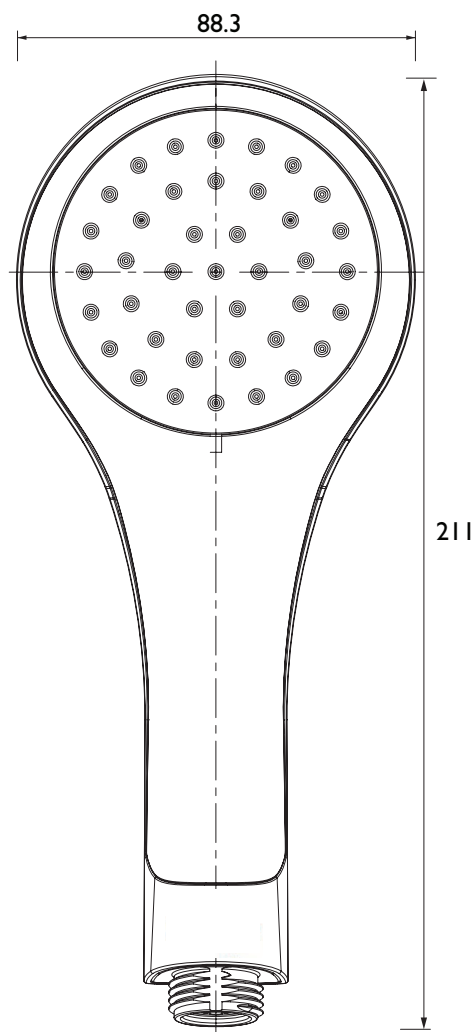

EVC HAND01 C

Specification

Main Construction Material:	Plastic
Connection Inlet:	G 1/2"
Contemporary or Traditional:	Contemporary
Finish Colour:	Chrome plated
Left or Right Handed:	Both
Maximum Static Pressure: (bar)	10
Rub Clean Handset:	Yes

Dimensions (measurements in mm)

Features:

- Flow regulator accurate to +/- 10%
- Supplied with 1 x 8 l/min flow regulator (fitted)
- Single function
- Rub clean nozzles
- Chrome plated to BS EN 248

Product Certifications: