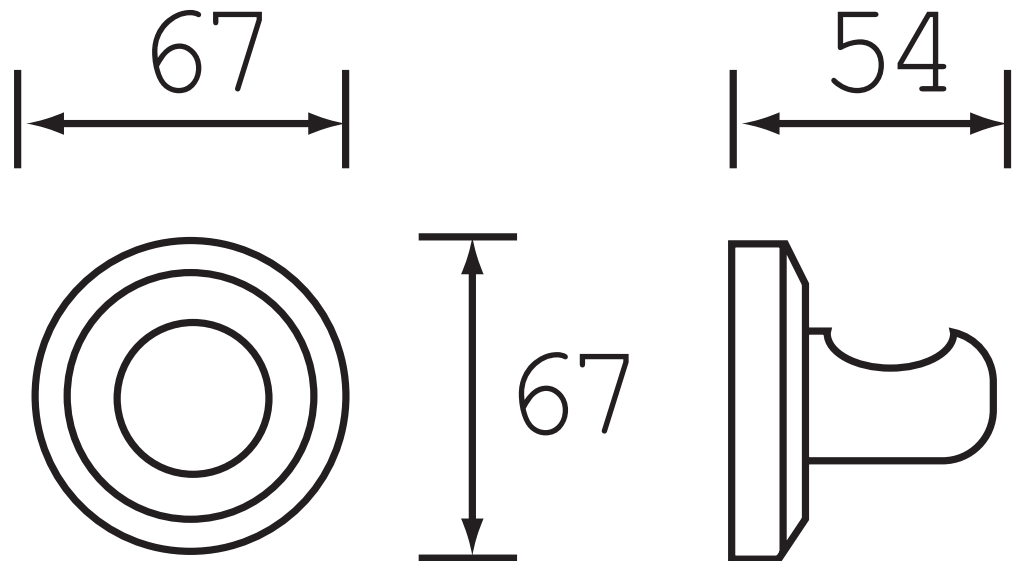

SO HOOK C

Accessories
Solo Robe Hook Chrome Plated

Specification

Main Construction Material:	BRASS
Contemporary or Traditional:	Contemporary

Features:

- Height 67mm
- Width 67mm
- Depth 54mm
- Solid Brass
- Chrome plated

Product Certifications:

Dimensions (measurements in mm)

For more products, visit our website:
<http://www.bristan.com>

TECHNICAL
DATA
SHEET

BRISTAN
TAPS & SHOWERS D2