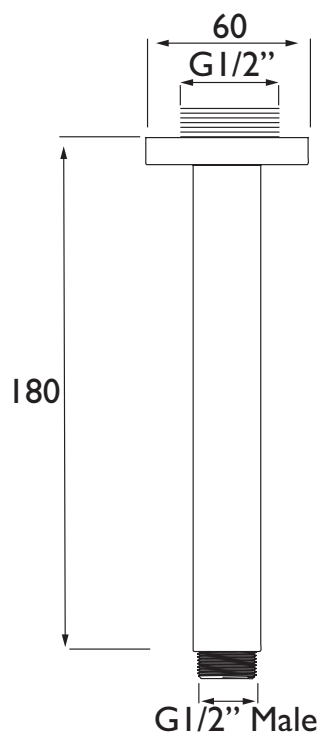

ARM CFSQ02 C

Accessories Ceiling Fed Shower Arm Square 200mm Chrome

Main Construction Material:	Brass
Connection Inlet:	G 1/2"
Connection Outlet:	G 1/2" (Male)
Contemporary or Traditional:	Contemporary
Finish Colour:	Chrome
Isolation Included:	No
Arm Length: (mm)	180
Working Pressure Range (bar):	Min. 0.2, Max. 5.0
Maximum Static Pressure: (bar)	10

Features:

- Metal Backnut
- Chrome plated BS EN 248

Product Certifications:

For more Shower Accessories,
please visit our website:

Dimensions (measurements in mm)

TECHNICAL
DATA
SHEET

BRISTAN
TAPS & SHOWERS