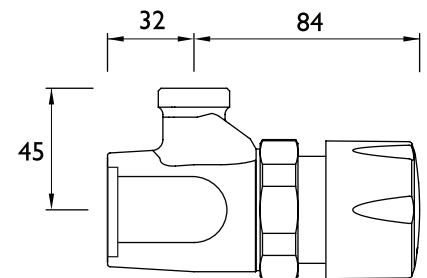

## COMMERCIAL Shower Range Timed Flow Temperature Adjustable Manual Shower Valve

Specification	
Style:	Contemporary
Finish/Colour:	Chrome
Main Construction Material:	Brass
No of Controls:	1
Shower Type:	Timed Flow Manual Shower Valve
Shower Head Type:	Anti-Vandal Fixed Head
Valve/Cartridge Type:	Temperature Control Cartridge
Maximum Hot Water Supply Temperature °C:	65
Dynamic Pressure Range: (bar)	Min 1.0 Bar, Max 5.0 Bar
Maximum Static Pressure: (bar)	10
Plumbing System Suitability:	High Pressure Systems Only
Flow Type:	Single Flow
Flow Rate (Open Outlet)	18.8
Connection Inlet:	15mm compression
Connection Outlet:	22mm compression
Isolation Valve Included:	No
Check Valve Included:	Yes

### Dimensions (measurements in mm)