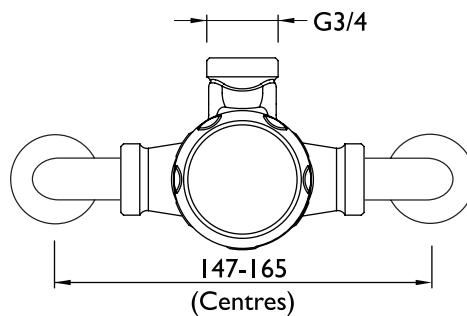

## COMMERCIAL Shower Range Timed Flow Temperature Adjustable Manual Shower Valve

Specification	
Style:	Contemporary
Finish/Colour:	Chrome
Main Construction Material:	Brass
No of Controls:	1
Shower Type:	Timed Flow Manual Shower Valve
Shower Head Type:	Anti-Vandal Fixed Head
Valve/Cartridge Type:	Temperature Control Cartridge
Maximum Hot Water Supply Temperature °C:	65
Dynamic Pressure Range: (bar)	Min 1.0 Bar, Max 5.0 Bar
Maximum Static Pressure: (bar)	10
Plumbing System Suitability:	High Pressure Systems Only
Flow Type:	Single Flow
Flow Rate (Open Outlet)	18.8
Connection Inlet:	15mm compression
Connection Outlet:	22mm compression
Isolation Valve Included:	No
Check Valve Included:	Yes

### Dimensions (measurements in mm)