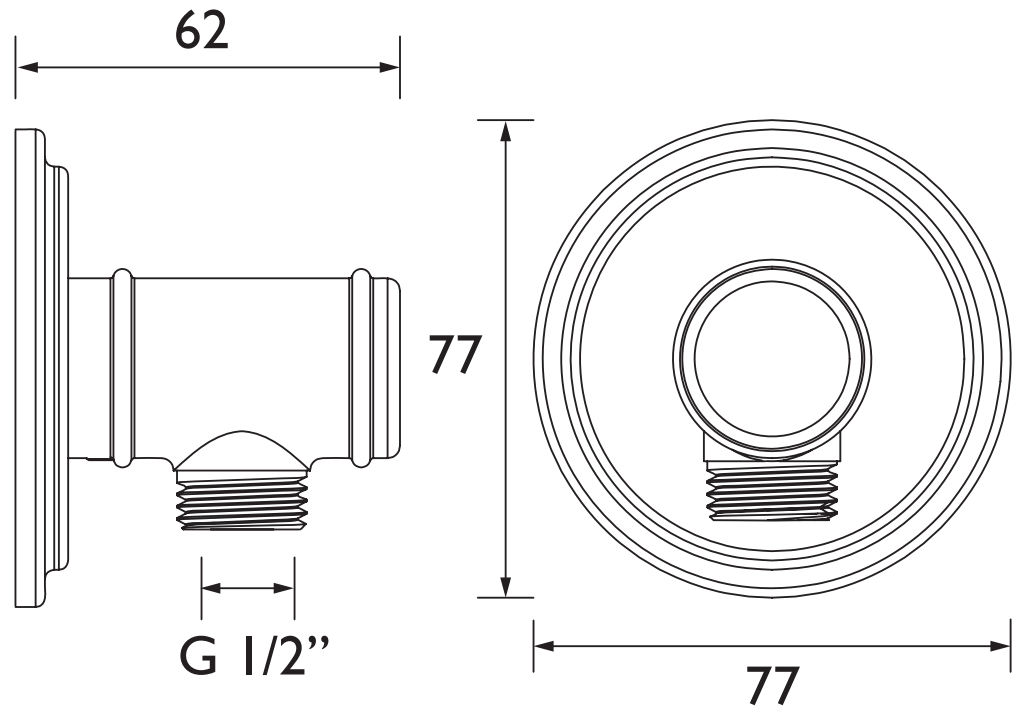

TDARM WORD03 C

Accessories Traditional Round Shower Wall Outlet Chrome

Specification

Main Construction Material:	Brass, Zinc Alloy
Connection Inlet:	15mm Compression
Connection Outlet:	G 1/2"
Contemporary or Traditional:	Traditional
Finish Colour:	Chrome
Isolation Included:	No
Left or Right Handed:	Both

Features:

- Unique outlet designed with Bristan's Wall Mount technology
- Unique outlet designed with Bristan's Wall Mount technology
- Unique outlet designed with Bristan's Wall Mount technology
- Adds a subtle classical touch to your traditional bathroom
- Shower wall outlet

Dimensions (measurements in mm)

For more products, visit our website:
<http://www.bristan.com>

**TECHNICAL
DATA
SHEET**

BRISTAN

D1