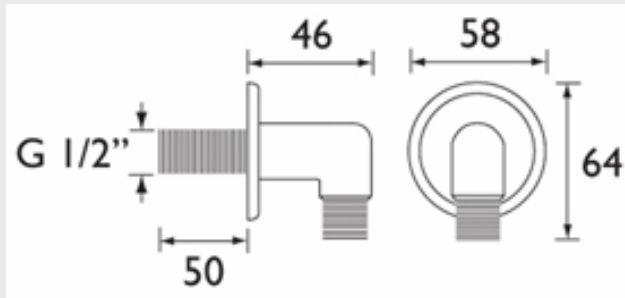

### Product Specification

<b>Product Code:</b>	WO5 C
<b>Finish:</b>	Chrome
<b>Inlet Connection:</b>	G 1/2"
<b>Outlet Connection:</b>	G 1/2"