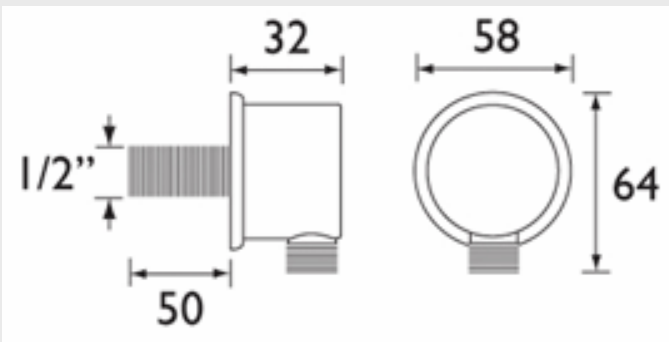

### Product Specification

<b>Product Code:</b>	WO4 C
<b>Finish:</b>	Chrome
<b>Inlet Connection:</b>	G 1/2"
<b>Outlet Connection:</b>	G 1/2"