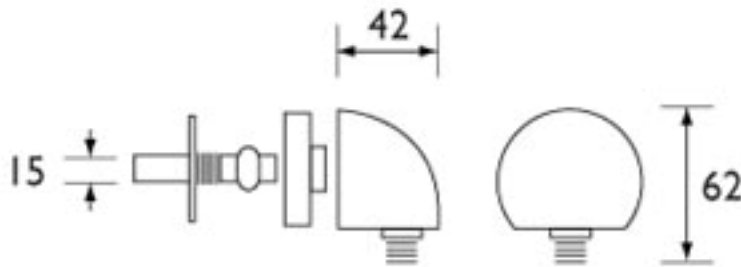

TECHNICAL DATASHEET

FAST FIX WALL OUTLET

Product Specification

Product Code:	WO1 C
Finish:	Chrome
Construction:	Bodies are of all brass construction
Inlet Connection:	15mm Compression
Outlet Connection:	G ½"

Additional Information

- Quick fix wall outlet incorporates 15mm compression inlet for ease of installation
- Plumb the pipe work, and finish wall with min 30mm of pipe (15mm) – protruding, attach back plate and secure
- Chrome plated to BS EN 248.