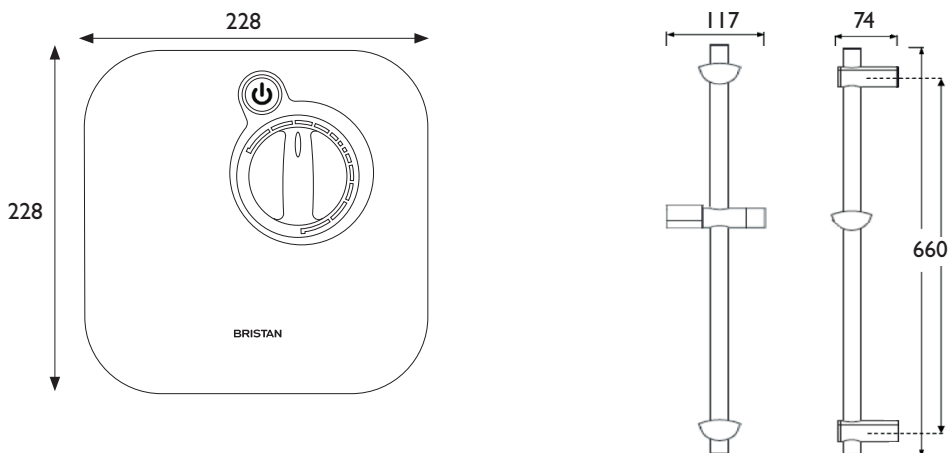

### Specification

Finish/Colour:	White
Main Construction Material:	ABS Plastic
No of Controls:	2
Shower Type:	Power Shower
Shower Head Type:	Adjustable
Working Pressure Range: (bar)	Min. 0.1 Bar, Max. 1.0 Bar
Maximum Static Pressure: (bar)	1
Plumbing System Suitability:	Low Pressure Gravity System Only
Connection Inlet:	15mm Push-Fit
Connection Outlet:	G 1/2"
Thermostatic:	Thermostatic
Maximum Hot Water Supply:	65
Power Rating:	230V AC@50Hz/150W
Motor Rating:	15 Minutes

### Dimensions (measurements in mm)