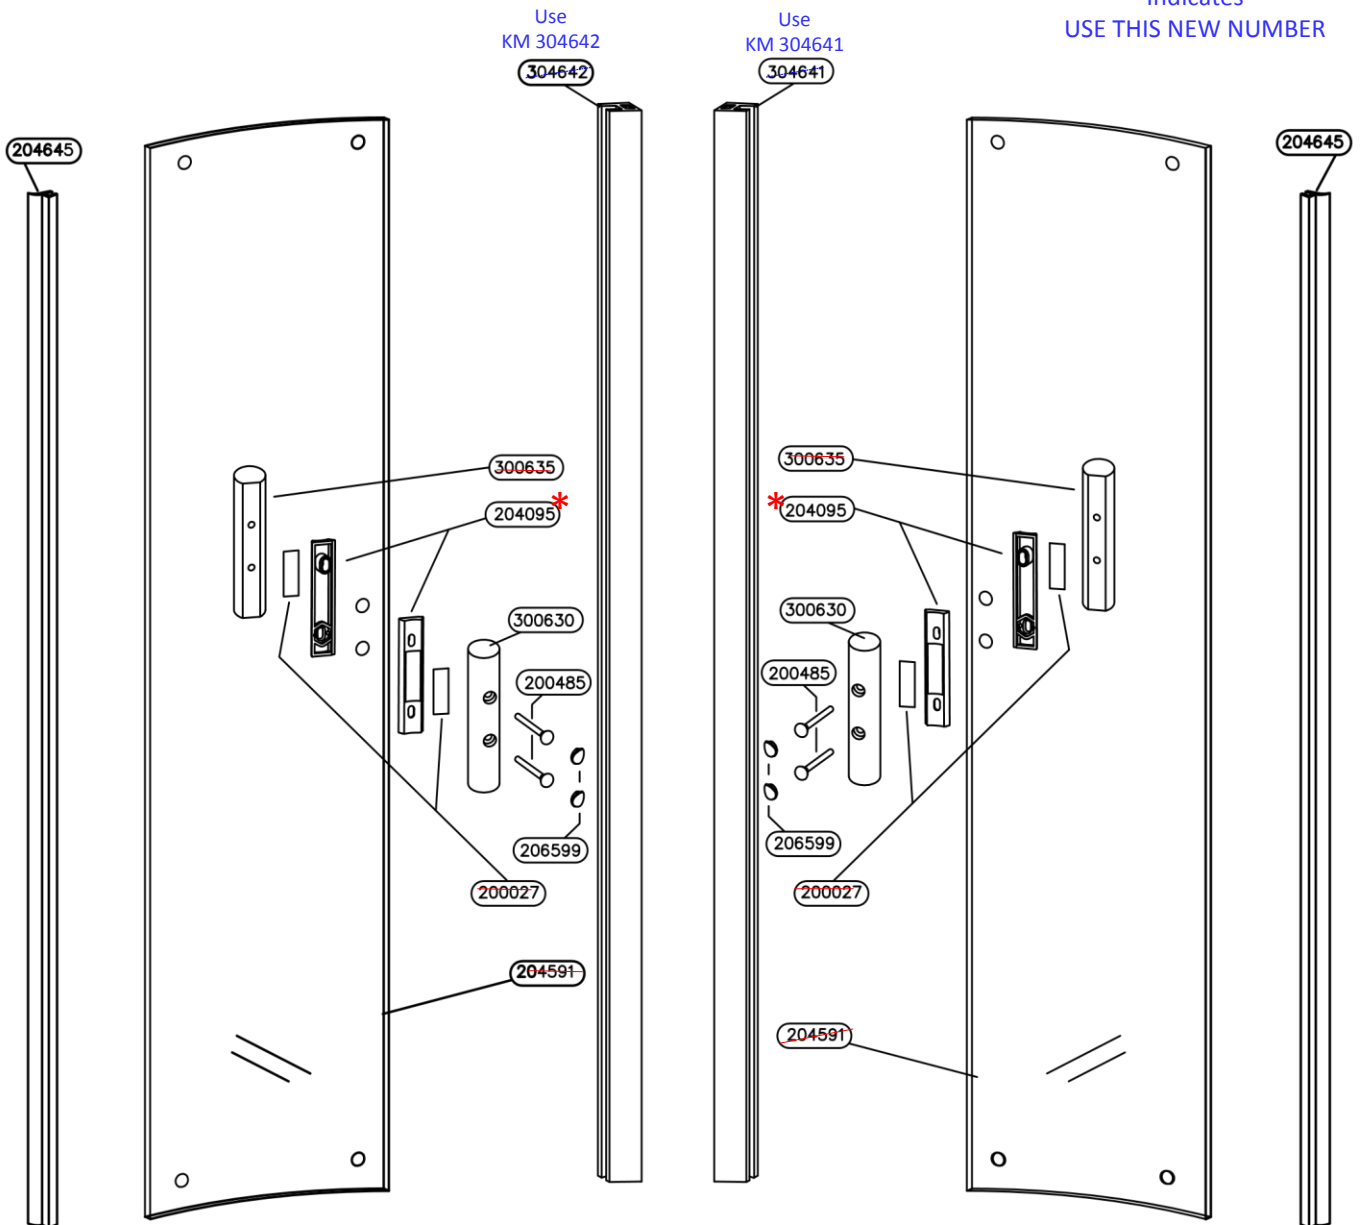

# Cressida / Cyan EX796-792-3

**FINAL STOCK**

\* = No more can be supplied  
once stock is depleted

— RED LINE  
Indicates  
NO LONGER AVAILABLE

Blue Text  
Indicates  
USE THIS NEW NUMBER

## 796 - 2002 Cressida or Cyan 2 Door Slider

792 = Glass Doors (plus wall channels)

The codes above refer to the 800 silver model. To ensure correct replacement parts are sent be ready to quote:

- The six digit part code from this drawing eg 304642
- The frame finish eg silver (if relevant)
- The unit size (if relevant)

See attached drawing EX796-791 for frame details.