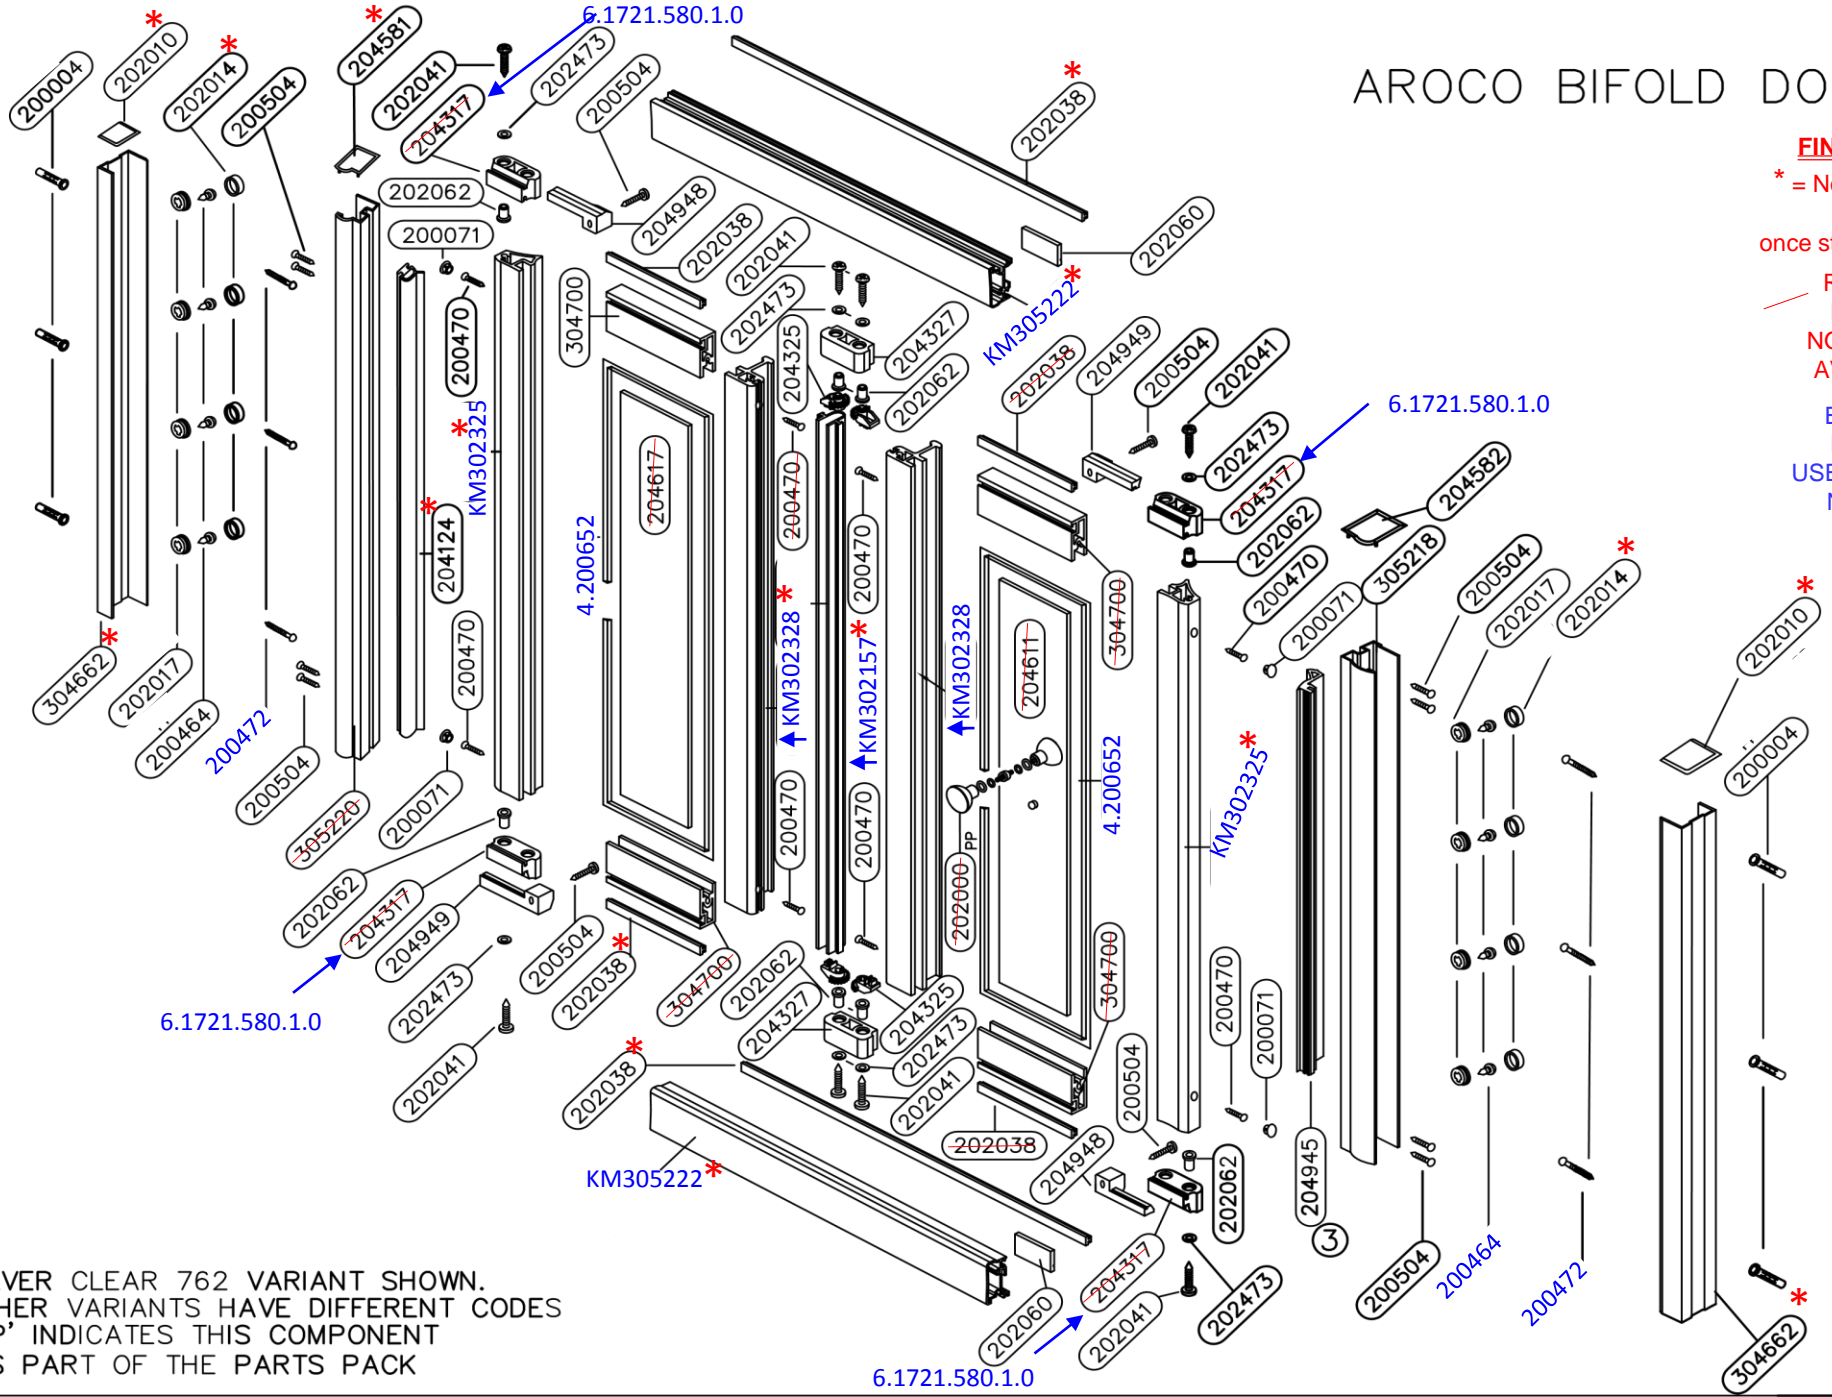

AROCO BIFOLD DOOR L/H

FINAL STOCK
 * = No more can be supplied once stock is depleted

RED LINE
 Indicates NO LONGER AVAILABLE

Blue Text
 Indicates USE THIS NEW NUMBER

SILVER CLEAR 762 VARIANT SHOWN.
 OTHER VARIANTS HAVE DIFFERENT CODES
 'PP' INDICATES THIS COMPONENT
 IS PART OF THE PARTS PACK