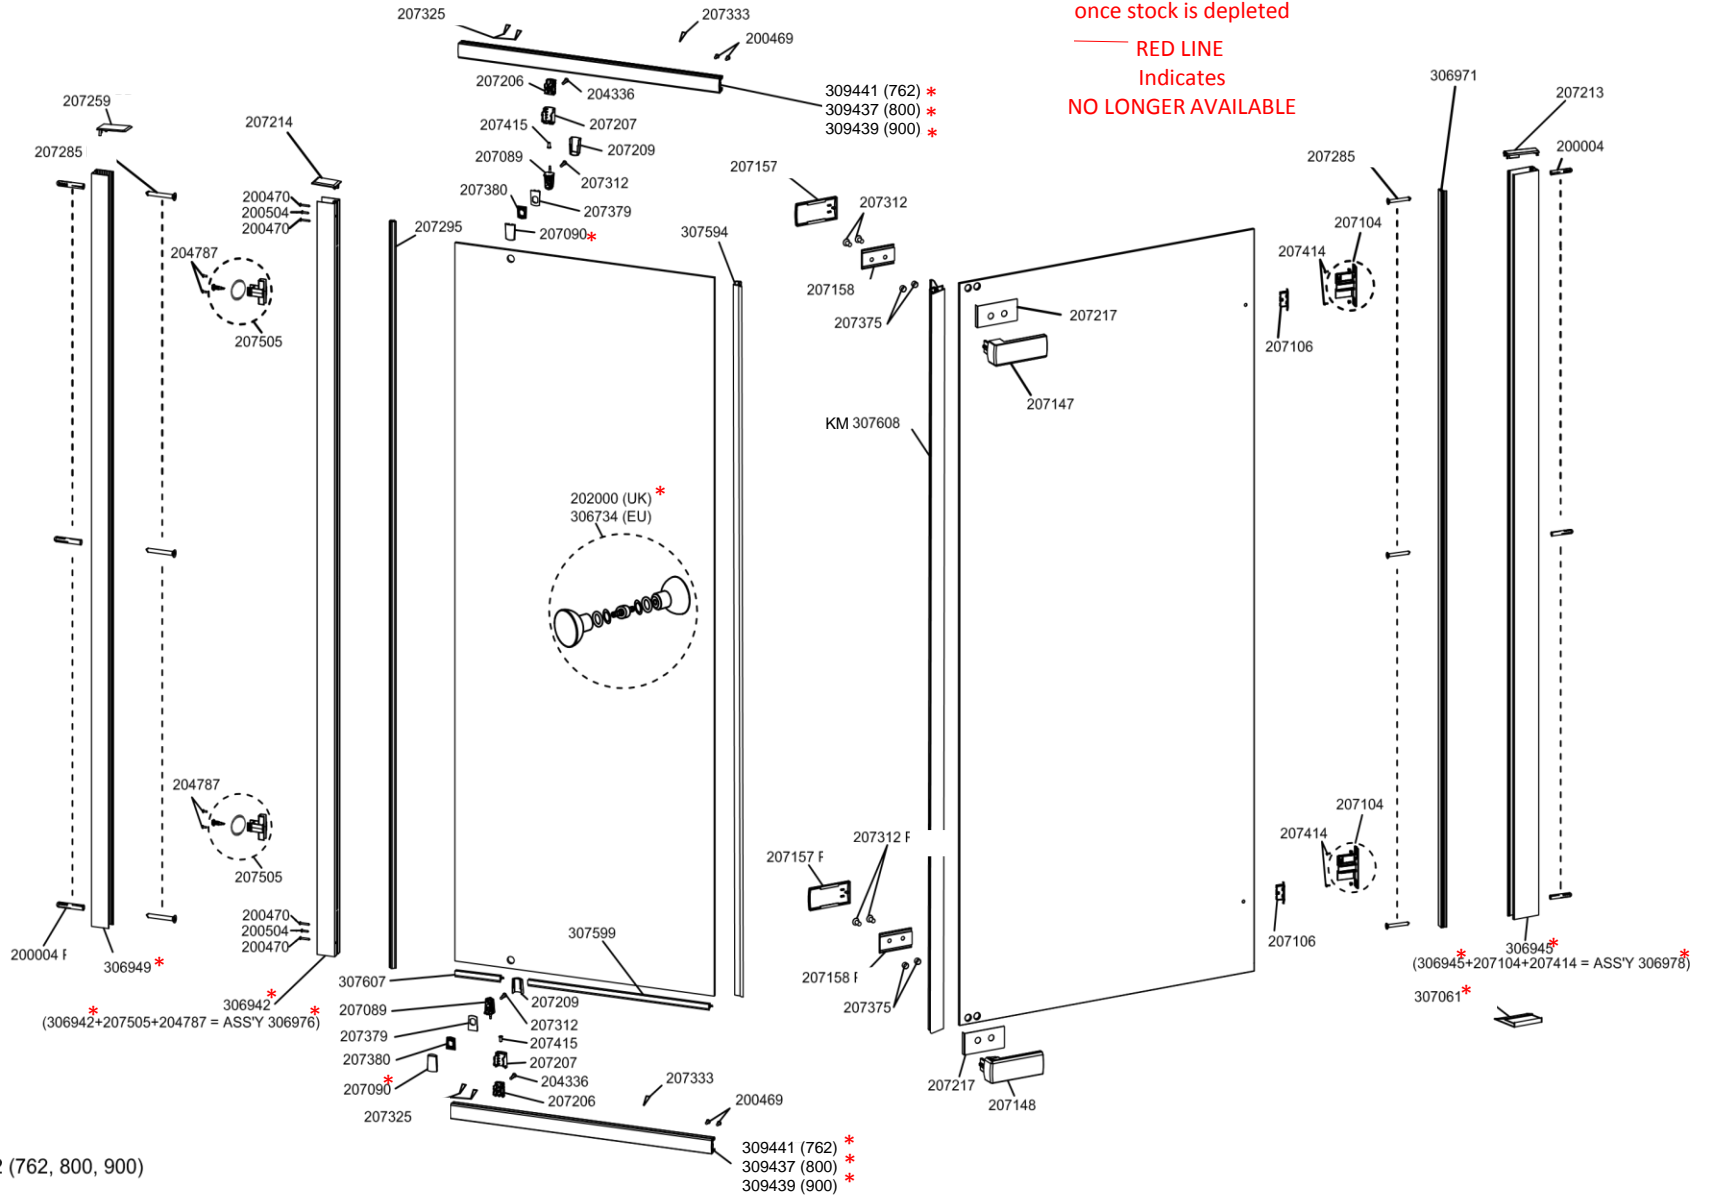

FINAL STOCK

* = No more can be supplied
once stock is depleted

— RED LINE
Indicates
NO LONGER AVAILABLE

IANA 142 (762, 800, 900)