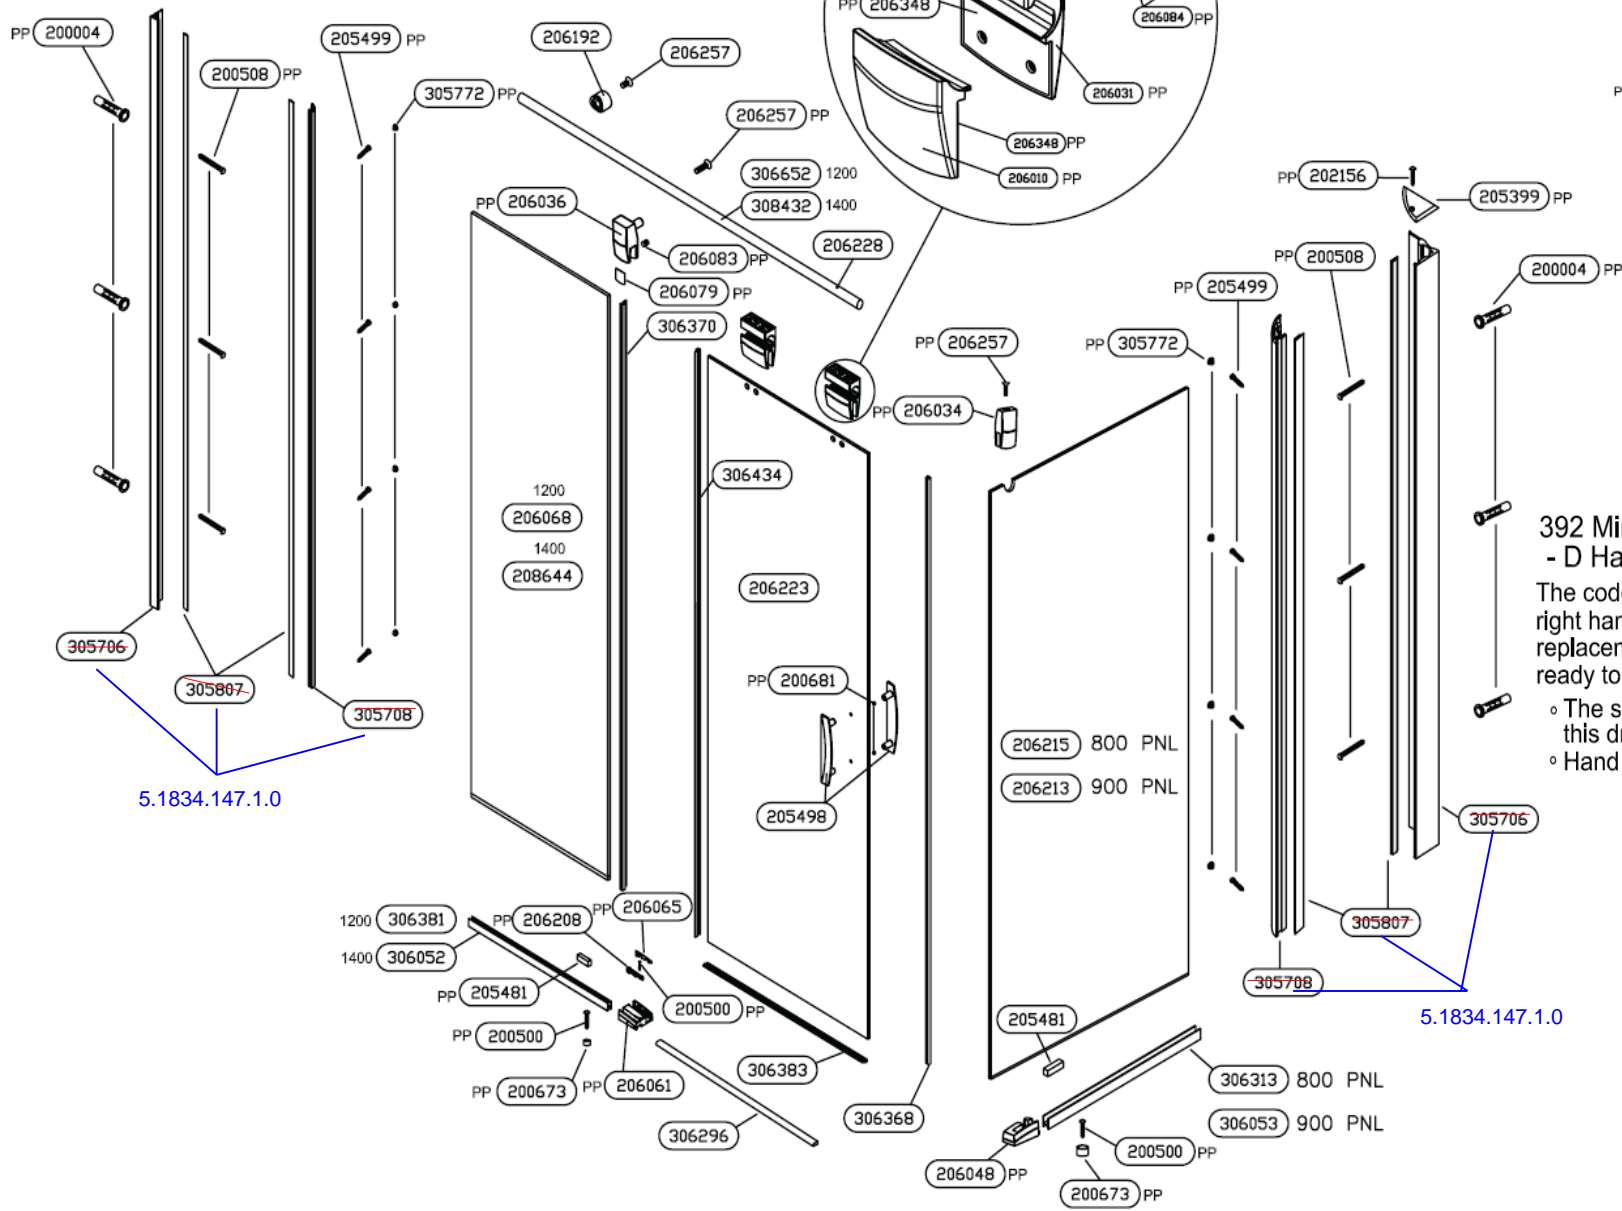

Blue Text
Indicates
USE THIS NEW NUMBER

Round Handle

392 Minima Sliding Enclosure - D Handle

The codes here refer to a right hand model. To ensure correct replacement parts are sent be ready to quote:

- The six digit part code from this drawing eg 305807
- Hand of the product eg left hand

5.1834.147.1.0

5.1834.147.1.0