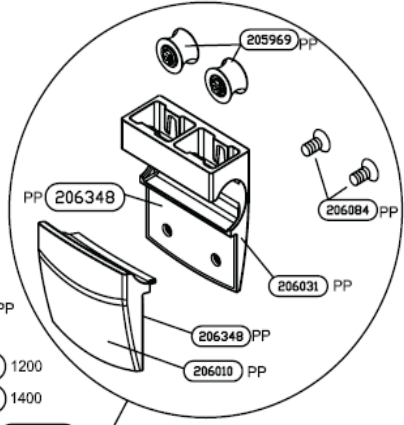

Blue Text
Indicates
USE THIS NEW NUMBER

Round Handle

392 Minima Sliding Enclosure - D Handle

The codes here refer to a right hand model. To ensure correct replacement parts are sent be ready to quote:

- The six digit part code from this drawing eg 305807
- Hand of the product eg left hand