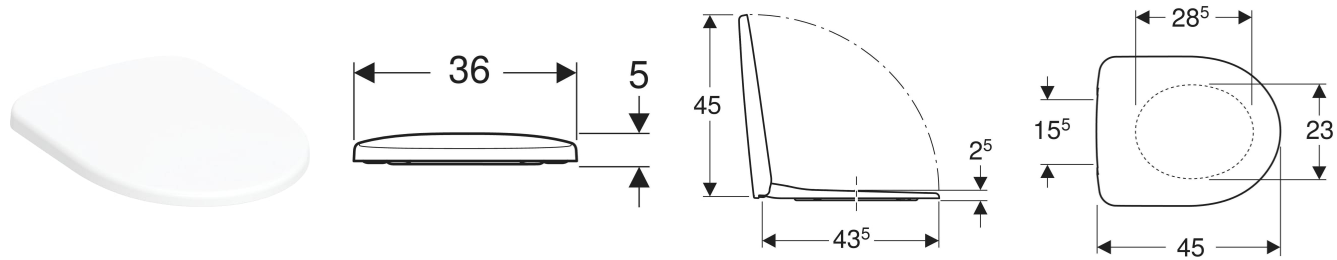

Geberit Selnova WC seat, fastening from above

Example image

CHARACTERISTICS

- Overlapping WC lid
- Hinges made of metal

TECHNICAL DATA

Product material Duroplast
 Fastening distance 15.5 cm

SCOPE OF DELIVERY

- WC seat

Art. no.	Colour / surface	B cm	H cm	T cm	Quick-Release function	Soft-closing mechanism	Fastening	Hinge material
500.335.01.1	white / glossy	36	5	45	Yes, with QuickRelease hinges	yes	from above	Brass chrome-plated
500.337.01.1	white / glossy	36	5	45	no	no	from above	Stainless steel
500.333.01.6	white	36	5	45	no	yes	from above	Brass chrome-plated