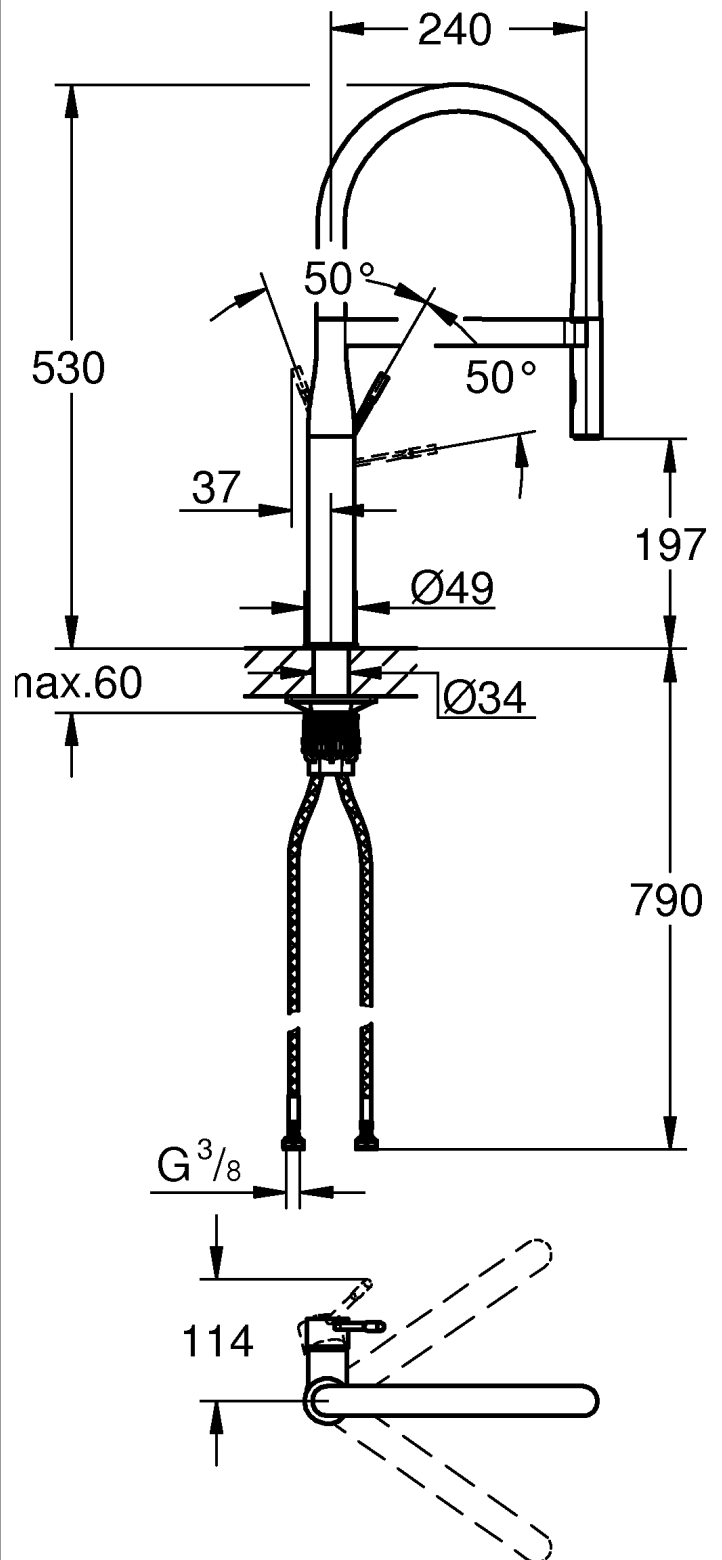

30 294

DIN
1988

DIN EN
806

bar

max. 10

0,5

5

1

°C

max. 70°

60°

1

Diagram showing the mesh being inserted into the tap handle. A hand is shown holding the mesh. A starburst indicates a warning or important note.

2

Diagram showing the tap handle being tightened. A circular inset shows the handle being turned clockwise. Dimensions: max. 45mm, max. 60mm. Torque: 36mm max. 15Nm. Arrows 1 and 2 indicate the direction of rotation.

3

Diagram showing the final assembly and adjustment of the tap handle. A circular inset shows the handle being turned clockwise. Dimension: 19mm. A warning icon (!) is present.

Pure Freude
an Wasser

GROHE