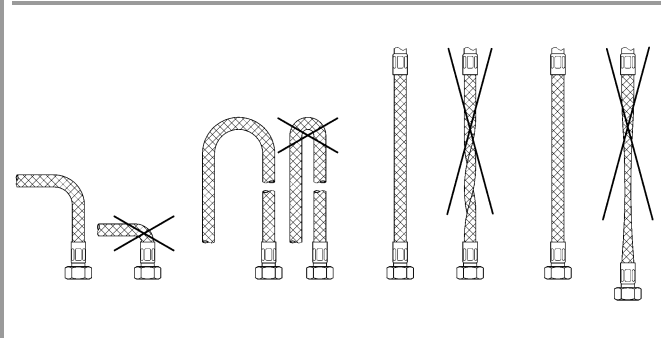

°C

max. 70°

60°

1

Diagram showing the mesh being inserted into the tap handle. A hand is shown holding the mesh. A starburst indicates a warning or important note.

2

Diagram showing the tap handle being tightened. A circular inset shows the handle being turned clockwise. Dimensions: max. 45mm, max. 60mm. Torque: 36mm max. 15Nm. Arrows 1 and 2 indicate the direction of rotation.

3

Diagram showing the final assembly and adjustment of the tap handle. A circular inset shows the handle being turned clockwise. Dimension: 19mm. A warning icon (!) is present.

Pure Freude
an Wasser

GROHE