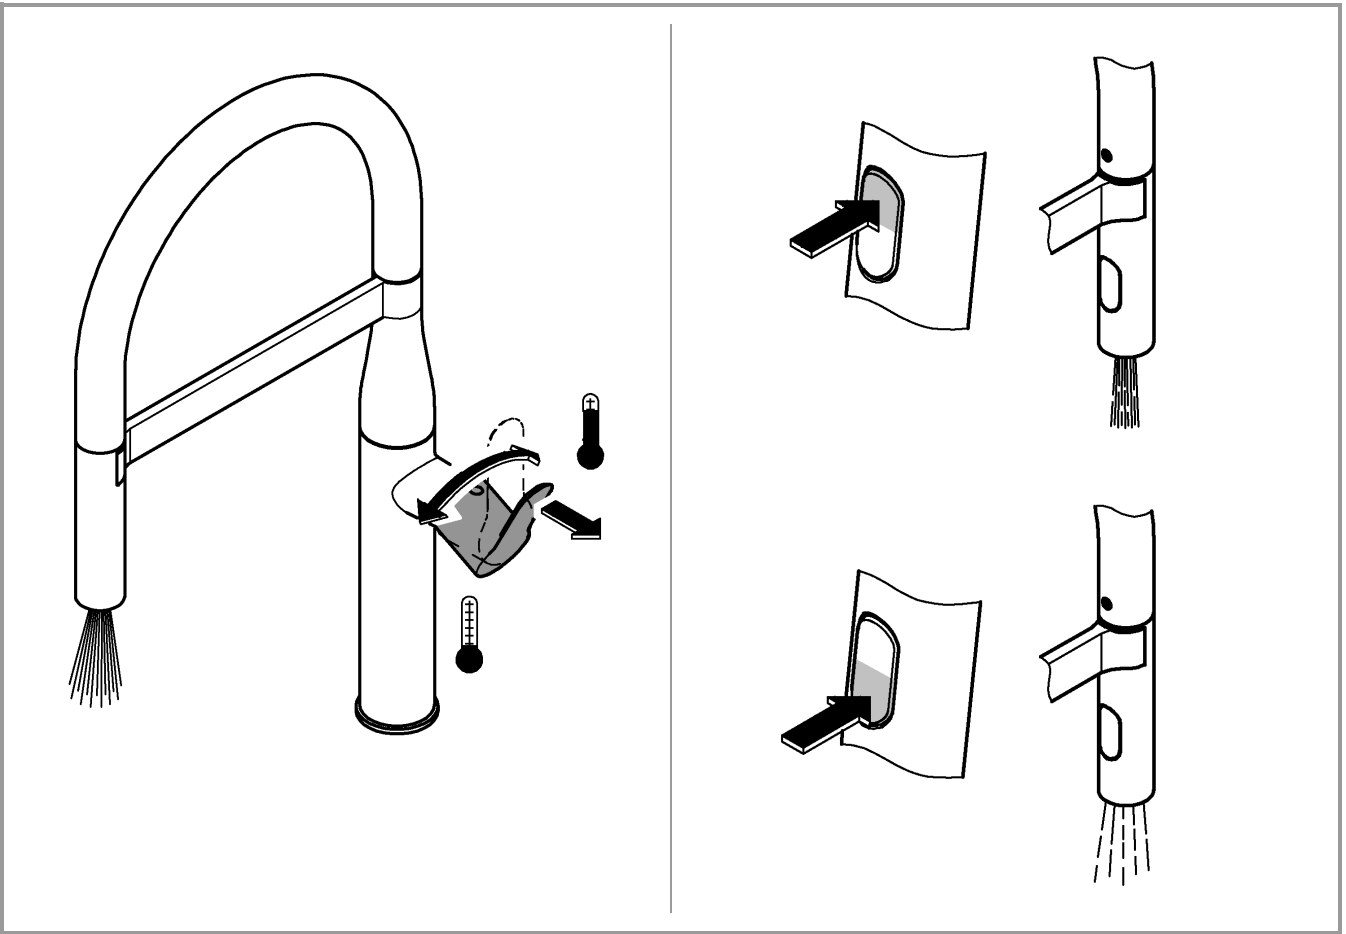

°C

max. 70°

60°

1

Diagram showing the mesh being inserted into the tap handle. A hand is shown holding the mesh. A starburst indicates a warning or important note.

2

Diagram showing the tap handle being tightened. A circular inset shows the handle being turned clockwise. Dimensions: max. 45mm, max. 60mm. Torque: 36mm max. 15Nm. Arrows 1 and 2 indicate the direction of rotation.

3

Diagram showing the final assembly and adjustment of the tap handle. A circular inset shows the handle being turned clockwise. Dimension: 19mm. A warning icon (!) is present.

Pure Freude
an Wasser

GROHE