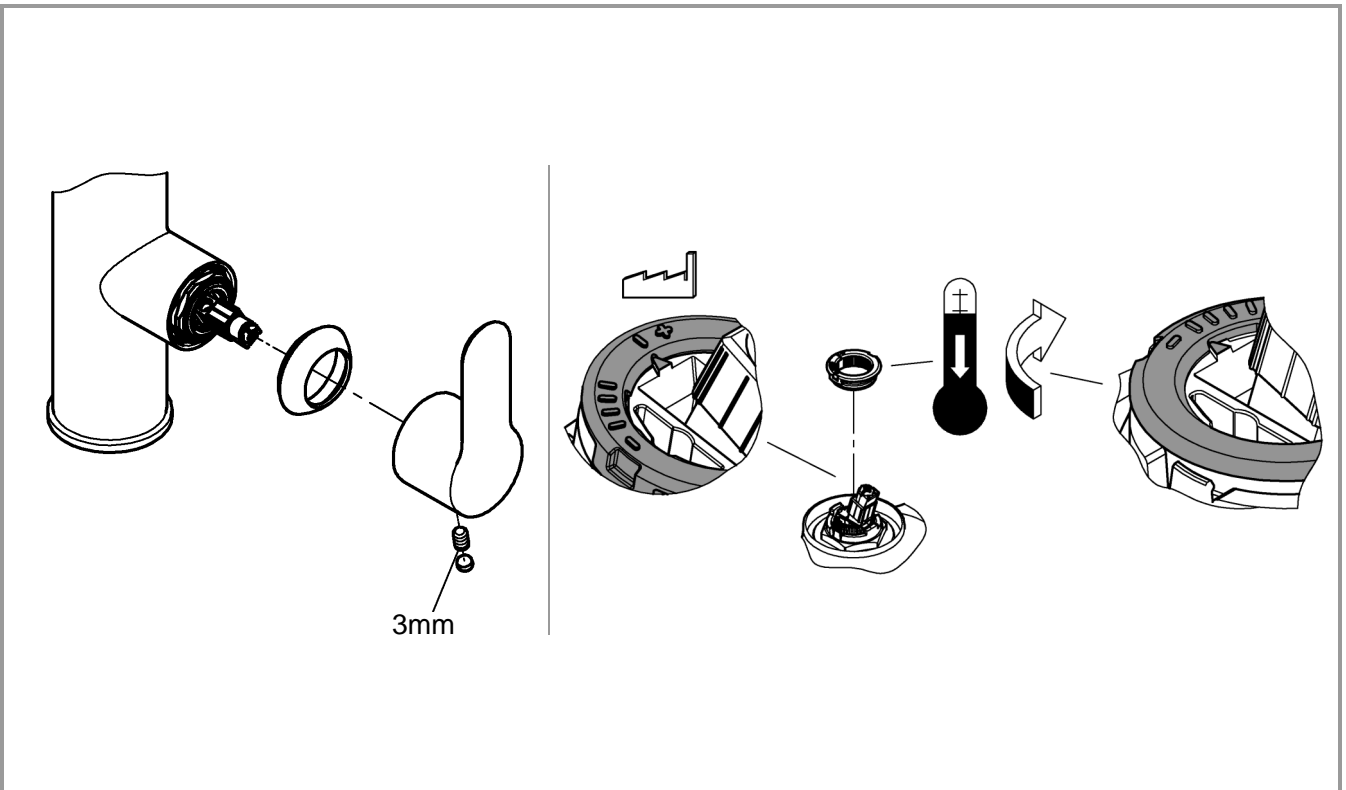

°C

max. 70°

60°

1

Diagram showing the mesh being inserted into the tap handle. A hand is shown holding the mesh. A starburst indicates a warning or important note.

2

Diagram showing the tap handle being tightened. A circular inset shows the handle being turned clockwise. Dimensions: max. 45mm, max. 60mm. Torque: 36mm max. 15Nm. Arrows 1 and 2 indicate the direction of rotation.

3

Diagram showing the final assembly and adjustment of the tap handle. A circular inset shows the handle being turned clockwise. Dimension: 19mm. A warning icon (!) is present.

Pure Freude
an Wasser

GROHE