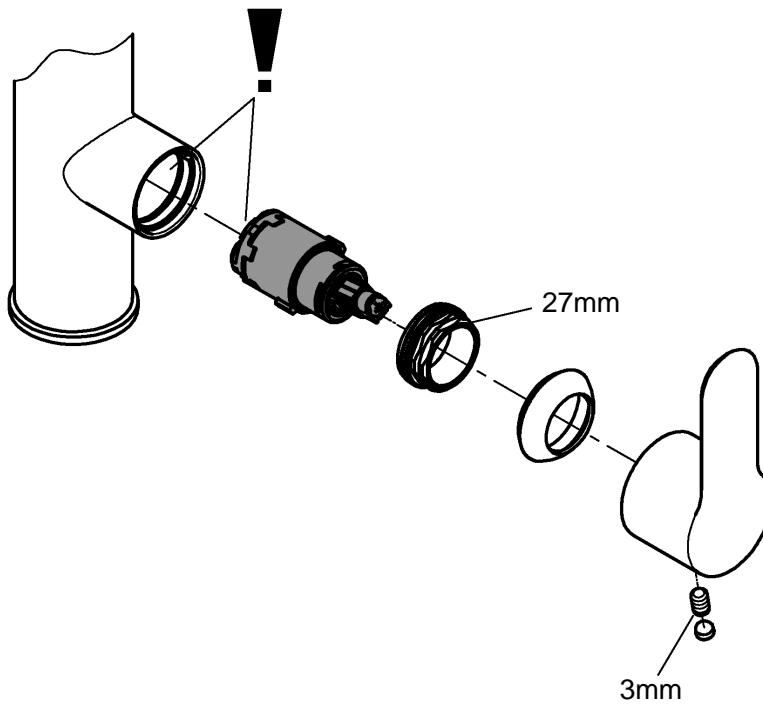

°C

max. 70°

60°

1

Diagram showing the mesh being inserted into the tap handle. A hand is shown holding the mesh. A starburst indicates a warning or important note.

2

Diagram showing the tap handle being tightened. A circular inset shows the handle being turned clockwise. Dimensions: max. 45mm, max. 60mm. Torque: 36mm max. 15Nm. Arrows 1 and 2 indicate the direction of rotation.

3

Diagram showing the final assembly and adjustment of the tap handle. A circular inset shows the handle being turned clockwise. Dimension: 19mm. A warning icon (!) is present.

Pure Freude
an Wasser

GROHE