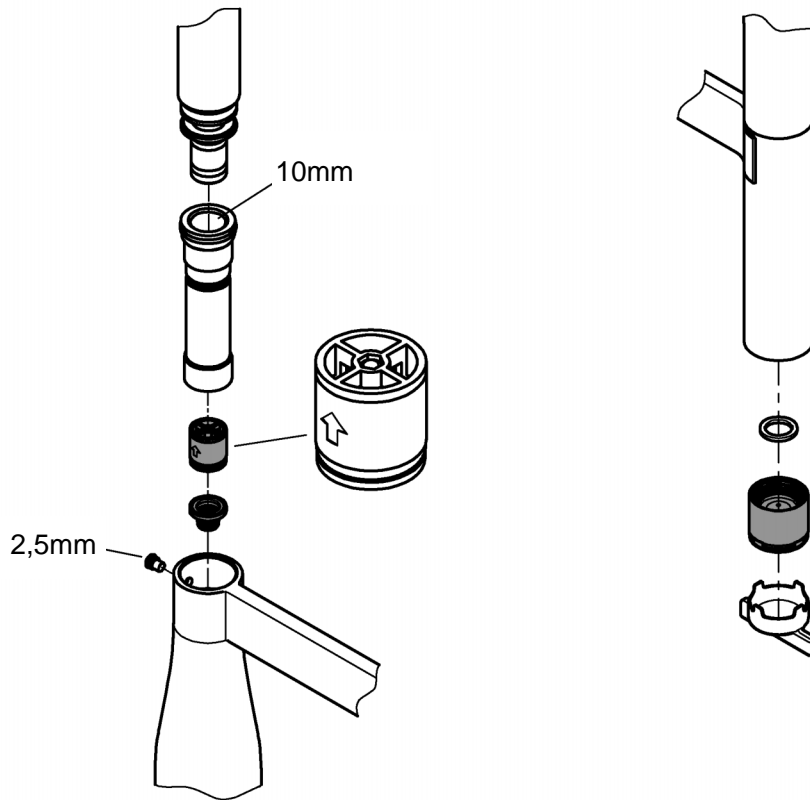

°C

max. 70°

60°

1

Diagram showing the mesh being inserted into the tap handle. A hand is shown holding the mesh. A starburst indicates a warning or important note.

2

Diagram showing the tap handle being tightened. A circular inset shows the handle being turned clockwise. Dimensions: max. 45mm, max. 60mm. Torque: 36mm max. 15Nm. Arrows 1 and 2 indicate the direction of rotation.

3

Diagram showing the final assembly and adjustment of the tap handle. A circular inset shows the handle being turned clockwise. Dimension: 19mm. A warning icon (!) is present.

Pure Freude
an Wasser

GROHE