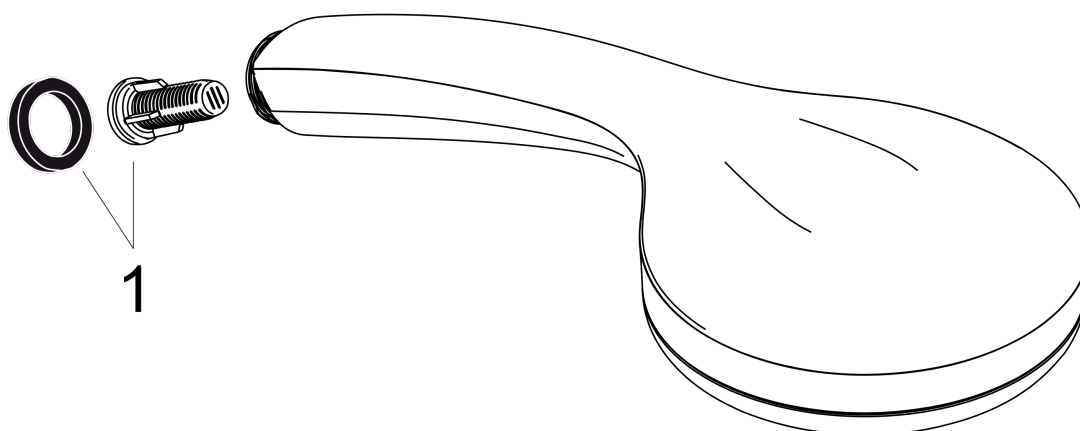

Croma 100
Hand shower 1jet
Surfaces: **chrome**   Art. no. : **28580000**

Exploded Drawing

Year of production: >05/11