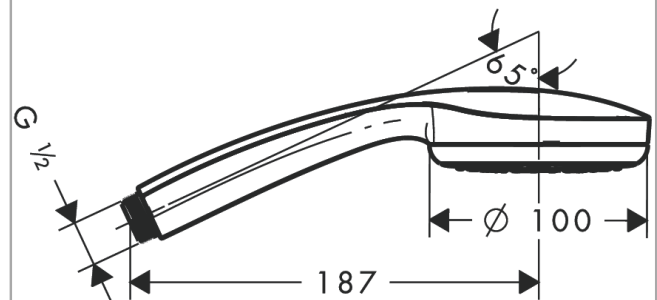

Croma 100

Hand shower 1jet

Surfaces: **chrome** Art. no. : **28580000**

Description

product features

- Shower head size: 100 mm
- Spray pattern: Rain
- Maximum flow rate (at 3 bar): 16 l/min
- Minimum flow pressure: 1 bar
- Operating pressure: min. 1 bar/max. 6 bar
- with internal water conduction
- rinseable screen seal
- Connection thread 1/2"
- WRAS 1910048

Article Details

Price excl. VAT

£ 25.83

Technology

Certificates

kiwa

Product image

Scale drawing

Flowchart

The consumption was measured in combination with the appropriate fittings (thermostat/mixer/ in-wall valve) to reflect actual application in practice.