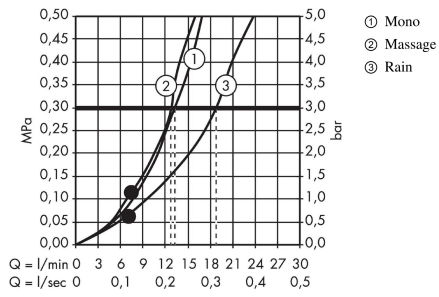

Croma 100
Hand shower Multi
 Surfaces: **chrome** Art. no. : **28536000**

Description

product features

- Shower head size: 100 mm
- Spray pattern: Rain, MonoRain, Massage spray
- spray type adjustment by turning
- Maximum flow rate (at 3 bar): 19 l/min
- Minimum flow pressure: 1,2 bar
- Operating pressure: min. 1 bar/max. 6 bar
- with internal water conduction
- rinseable screen seal
- Connection thread 1/2"
- winner of the iF Product Design award 2007
- WRAS 1205395
- WRAS 2004024
- WRAS 2004024

Article Details

Price excl. VAT £ 53.33

Technology

Certificates

kiwa

Product image

Scale drawing

Croma 100
Hand shower Multi

Surfaces: **chrome** Art. no. : **28536000**

Flowchart

The consumption was measured in combination with the appropriate fittings (thermostat/mixer/in-wall valve) to reflect actual application in practice.