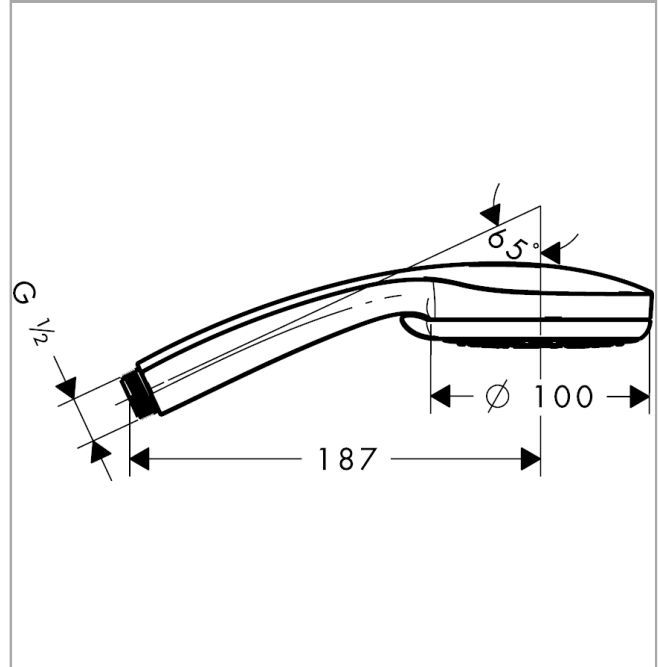

Croma 100
Hand shower Multi
 Surfaces: **chrome** Art. no. : **28536000**

Description

product features

- Shower head size: 100 mm
- Spray pattern: Rain, MonoRain, Massage spray
- spray type adjustment by turning
- Maximum flow rate (at 3 bar): 19 l/min
- Minimum flow pressure: 1,2 bar
- Operating pressure: min. 1 bar/max. 6 bar
- with internal water conduction
- rinseable screen seal
- Connection thread 1/2"
- winner of the iF Product Design award 2007
- WRAS 1205395
- WRAS 2004024
- WRAS 2004024

Article Details

Price excl. VAT £ 53.33

Technology

Certificates

kiwa

Product image

Scale drawing

Croma 100
Hand shower Multi

Surfaces: **chrome** Art. no. : **28536000**

Flowchart

The consumption was measured in combination with the appropriate fittings (thermostat/mixer/in-wall valve) to reflect actual application in practice.