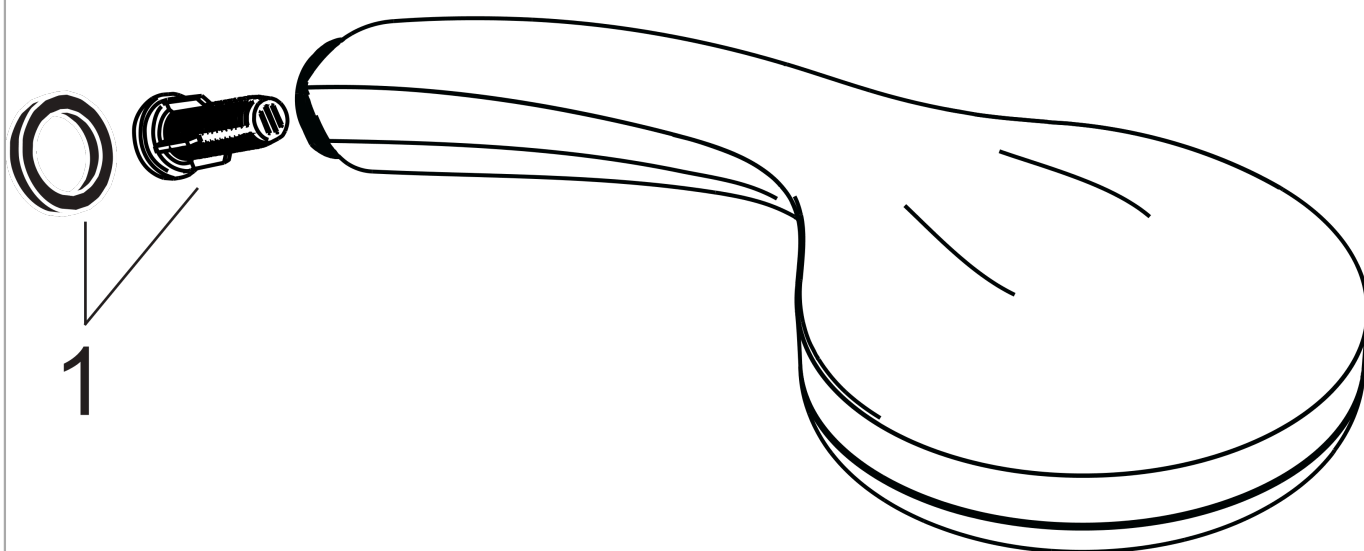

Croma 100
Hand shower Multi
Surfaces: **chrome** Art. no. : **28536000**

Exploded Drawing

Year of production: >10/06