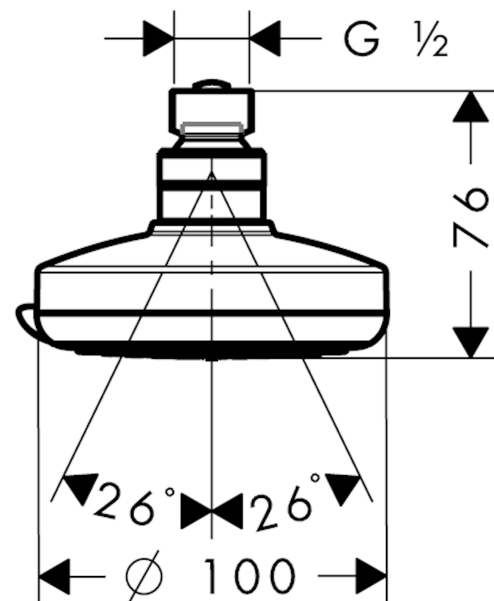

Croma 100
Overhead shower Vario EcoSmart 9 l/min
 Surfaces: **chrome** Art. no. : **28462000**

Description

product features

- Shower head size: 100 mm
- Spray pattern: Massage spray, Shampoo spray, normal spray, Rain
- Ball-joint: overhead shower angle adjustable
- maximum flow rate 9 l/min at 3 bar
- flow rate Rain 9 l/min at 3 bar
- flow rate Shampoo spray 9 l/min at 3 bar
- flow rate normal spray 9 l/min at 3 bar
- flow rate Massage spray 9 l/min at 3 bar
- Operating pressure: min. 1,2 bar/max. 6 bar
- adjustment with shift on overhead shower
- grey spray face
- Spray face: plastic
- Installation: ceiling or wall
- Connection thread 1/2"

Croma 100
Overhead shower Vario EcoSmart 9 l/min
 Surfaces: **chrome** Art. no. : **28462000**

Flowchart

The consumption was measured in combination with the appropriate fittings (thermostat/mixer/ in-wall valve) to reflect actual application in practice.