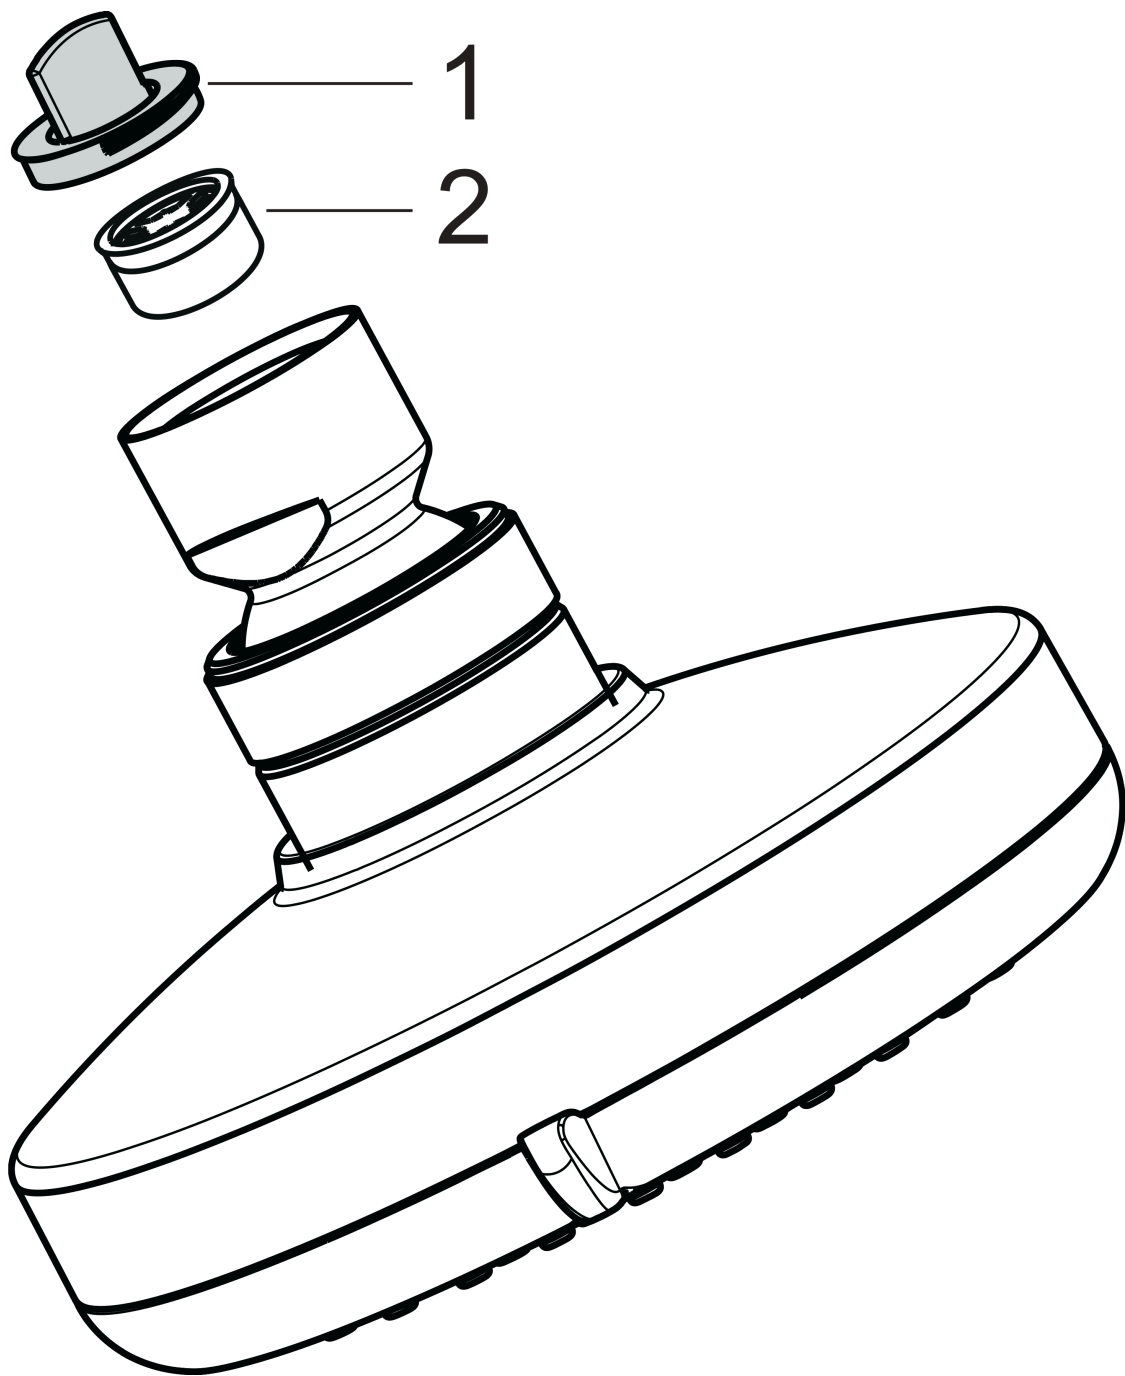

Croma 100
Overhead shower Vario EcoSmart 9 l/min
 Surfaces: **chrome** Art. no. : **28462000**

Description

product features

- Shower head size: 100 mm
- Spray pattern: Massage spray, Shampoo spray, normal spray, Rain
- Ball-joint: overhead shower angle adjustable
- maximum flow rate 9 l/min at 3 bar
- flow rate Rain 9 l/min at 3 bar
- flow rate Shampoo spray 9 l/min at 3 bar
- flow rate normal spray 9 l/min at 3 bar
- flow rate Massage spray 9 l/min at 3 bar
- Operating pressure: min. 1,2 bar/max. 6 bar
- adjustment with shift on overhead shower
- grey spray face
- Spray face: plastic
- Installation: ceiling or wall
- Connection thread 1/2"

Croma 100
Overhead shower Vario EcoSmart 9 l/min
 Surfaces: **chrome** Art. no. : **28462000**

Flowchart

The consumption was measured in combination with the appropriate fittings (thermostat/mixer/ in-wall valve) to reflect actual application in practice.

Croma 100
Overhead shower Vario EcoSmart 9 l/min
 Surfaces: **chrome** Art. no. : **28462000**

Exploded Drawing

Year of production: >08/10

Croma 100
Overhead shower Vario EcoSmart 9 l/min
 Surfaces: **chrome** Art. no. : **28462000**