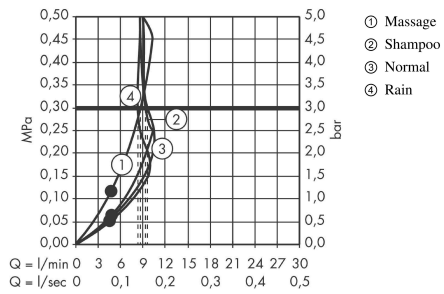

Croma 100
Overhead shower Vario EcoSmart 9 l/min
 Surfaces: **chrome** Art. no. : **28462000**

Description

product features

- Shower head size: 100 mm
- Spray pattern: Massage spray, Shampoo spray, normal spray, Rain
- Ball-joint: overhead shower angle adjustable
- maximum flow rate 9 l/min at 3 bar
- flow rate Rain 9 l/min at 3 bar
- flow rate Shampoo spray 9 l/min at 3 bar
- flow rate normal spray 9 l/min at 3 bar
- flow rate Massage spray 9 l/min at 3 bar
- Operating pressure: min. 1,2 bar/max. 6 bar
- adjustment with shift on overhead shower
- grey spray face
- Spray face: plastic
- Installation: ceiling or wall
- Connection thread 1/2"

Article Details

Price excl. VAT

£ 47.50

Technology

Certificates

kiwa

Product image

Scale drawing

Croma 100
Overhead shower Vario EcoSmart 9 l/min
 Surfaces: **chrome** Art. no. : **28462000**

Flowchart

The consumption was measured in combination with the appropriate fittings (thermostat/mixer/ in-wall valve) to reflect actual application in practice.