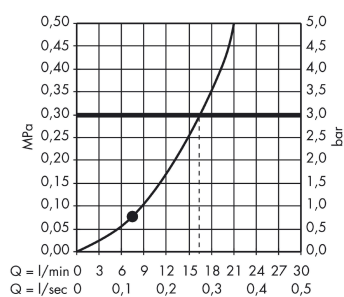

Crometta 85
Hand shower Mono
 Surfaces: **chrome** Art. no. : **28585000**

Description

product features

- Shower head size: 85 mm
- Spray pattern: normal spray
- Maximum flow rate (at 3 bar): 16 l/min
- Minimum flow pressure: 1 bar
- Operating pressure: min. 1 bar/max. 6 bar
- with internal water conduction
- rinseable screen seal
- Connection thread 1/2"
- WRAS 1909052

Article Details

Price excl. VAT

£ 17.25

Technology

Certificates

kiwa

Product image

Scale drawing

Flowchart

The consumption was measured in combination with the appropriate fittings (thermostat/mixer/ in-wall valve) to reflect actual application in practice.

Crometta 85
Hand shower Mono
Surfaces: **chrome** Art. no. : **28585000**