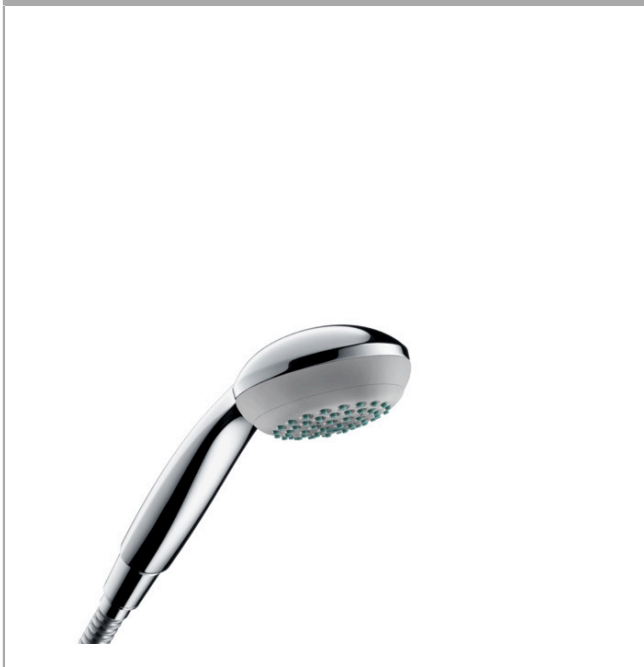

Crometta 85
Hand shower Mono
 Surfaces: **chrome** Art. no. : **28585000**

Description

product features

- Shower head size: 85 mm
- Spray pattern: normal spray
- Maximum flow rate (at 3 bar): 16 l/min
- Minimum flow pressure: 1 bar
- Operating pressure: min. 1 bar/max. 6 bar
- with internal water conduction
- rinseable screen seal
- Connection thread 1/2"
- WRAS 1909052

Article Details

Price excl. VAT

£ 17.25

Technology

Certificates

kiwa

Product image

Scale drawing

Flowchart

The consumption was measured in combination with the appropriate fittings (thermostat/mixer/ in-wall valve) to reflect actual application in practice.

Crometta 85
Hand shower Mono
Surfaces: **chrome** Art. no. : **28585000**

Exploded Drawing

Year of production: >04/11

Crometta 85
Hand shower Mono
 Surfaces: **chrome** Art. no. : **28585000**

Spare part list

Year of production: >04/11

| Pos. | Description | Art. no. | Price | PU |
|------|---------------|----------|-------|----|
| 1 | filter insert | 97708000 | - | 1 |