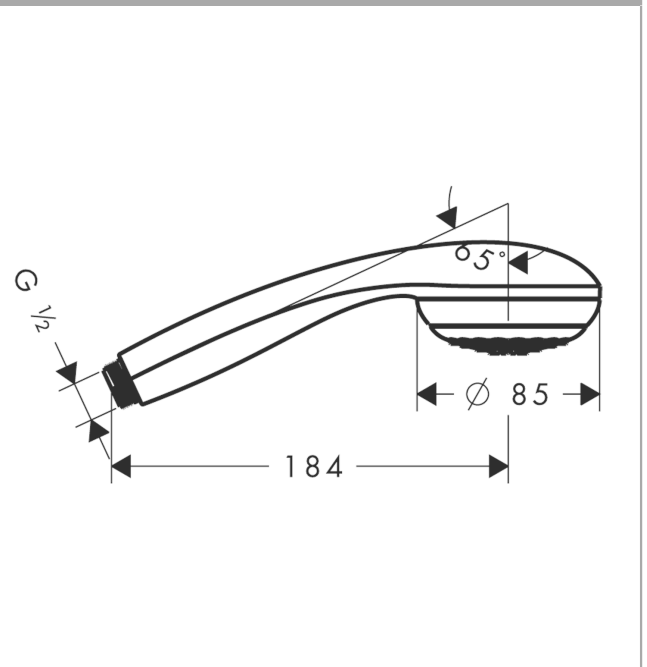

Crometta 85
Hand shower Mono
 Surfaces: **chrome** Art. no. : **28585000**

Description

product features

- Shower head size: 85 mm
- Spray pattern: normal spray
- Maximum flow rate (at 3 bar): 16 l/min
- Minimum flow pressure: 1 bar
- Operating pressure: min. 1 bar/max. 6 bar
- with internal water conduction
- rinseable screen seal
- Connection thread 1/2"
- WRAS 1909052

Article Details

Price excl. VAT

£ 17.25

Technology

Certificates

kiwa

Product image

Scale drawing

Flowchart

The consumption was measured in combination with the appropriate fittings (thermostat/mixer/ in-wall valve) to reflect actual application in practice.

Crometta 85
Hand shower Mono
Surfaces: **chrome** Art. no. : **28585000**

Exploded Drawing

Year of production: >04/11

Crometta 85
Hand shower Mono
 Surfaces: **chrome** Art. no. : **28585000**

Spare part list

Year of production: >04/11

| Pos. | Description | Art. no. | Price | PU |
|------|---------------|----------|-------|----|
| 1 | filter insert | 97708000 | - | 1 |