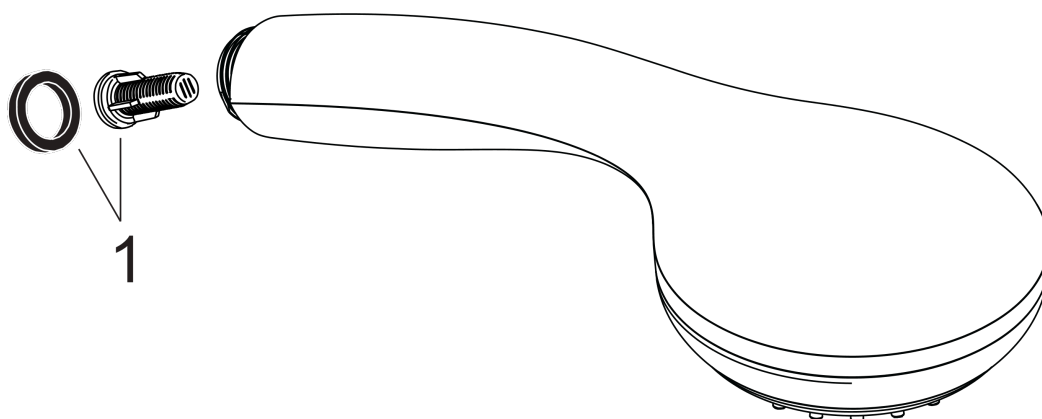

Crometta 85
Hand shower Mono
 Surfaces: **chrome** Art. no. : **28585000**

Description

product features

- Shower head size: 85 mm
- Spray pattern: normal spray
- Maximum flow rate (at 3 bar): 16 l/min
- Minimum flow pressure: 1 bar
- Operating pressure: min. 1 bar/max. 6 bar
- with internal water conduction
- rinseable screen seal
- Connection thread 1/2"
- WRAS 1909052

Flowchart

The consumption was measured in combination with the appropriate fittings (thermostat/mixer/ in-wall valve) to reflect actual application in practice.

Crometta 85
Hand shower Mono
Surfaces: **chrome** Art. no. : **28585000**

Exploded Drawing

Year of production: >04/11

Crometta 85
Hand shower Mono
 Surfaces: **chrome** Art. no. : **28585000**

Spare part list

Year of production: >04/11

| Pos. | Description | Art. no. | Price | PU |
|------|---------------|----------|-------|----|
| 1 | filter insert | 97708000 | - | 1 |