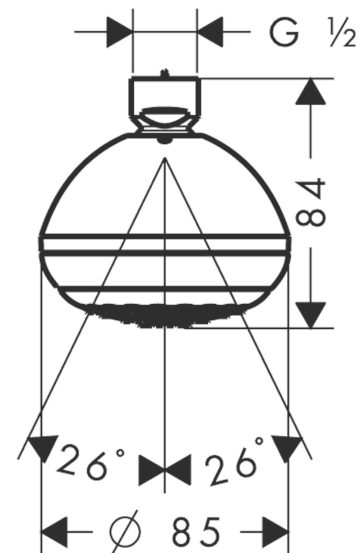

Crometta 85
Overhead shower 1jet Green 6 l/min
Surfaces: **chrome** Art. no. : **28423000**

Description

product features

- Shower head size: 85 mm
- Spray pattern: normal spray
- Ball-joint: overhead shower angle adjustable
- maximum flow rate 5,7 l/min at 3 bar
- flow rate normal spray 5,7 l/min at 3 bar
- Operating pressure: min. 1 bar/max. 6 bar
- grey spray face
- Spray face: plastic
- Installation: ceiling or wall
- Connection thread 1/2"
- WRAS 1711043

Article Details

Price excl. VAT

£ 43.33

Technology

Certificates

Product image

Scale drawing