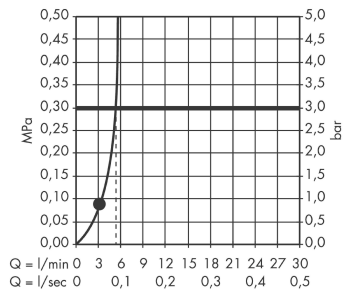

Crometta 85
Overhead shower 1jet Green 6 l/min
Surfaces: **chrome** Art. no. : **28423000**

Flowchart

The consumption was measured in combination with the appropriate fittings (thermostat/mixer/ in-wall valve) to reflect actual application in practice.